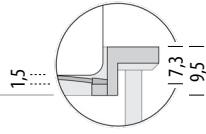

Fina bed

Possible mattresses and slats combinations

0cm 20 50 100 150 200 250

Scale: 1:40

Fina bed Frame height 9,5 cm

Basic slats included

A basic solid (not sprung) slatted base is included in the Fina bed.
Mattress not included.