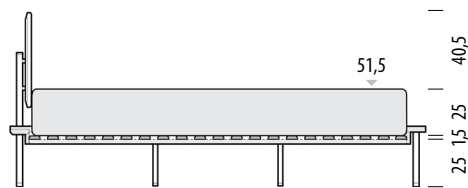

#### Basic slats included

A basic solid (not sprung) slatted base is included in the Fina bed.  
Mattress not included.

Mattress height 15 cm  
Height from the floor 41,5 cm

Mattress height 20 cm  
Height from the floor 46,5 cm

Mattress height 25 cm  
Height from the floor 51,5 cm

Mattress height 30 cm  
Height from the floor 56,5 cm