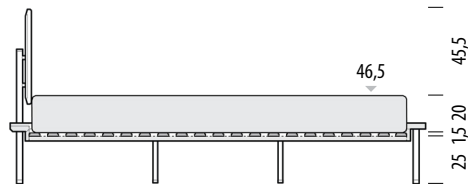

#### Basic slats included

A basic solid (not sprung) slatted base is included in the Fina bed.  
Mattress not included.

Mattress height 15 cm  
Height from the floor 41,5 cm

Mattress height 20 cm  
Height from the floor 46,5 cm

Mattress height 25 cm  
Height from the floor 51,5 cm

Mattress height 30 cm  
Height from the floor 56,5 cm