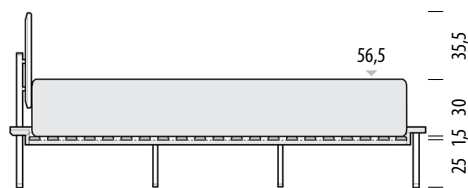

#### Basic slats included

A basic solid (not sprung) slatted base is included in the Fina bed.  
Mattress not included.

Mattress height 15 cm  
Height from the floor 41,5 cm

Mattress height 20 cm  
Height from the floor 46,5 cm

Mattress height 25 cm  
Height from the floor 51,5 cm

Mattress height 30 cm  
Height from the floor 56,5 cm