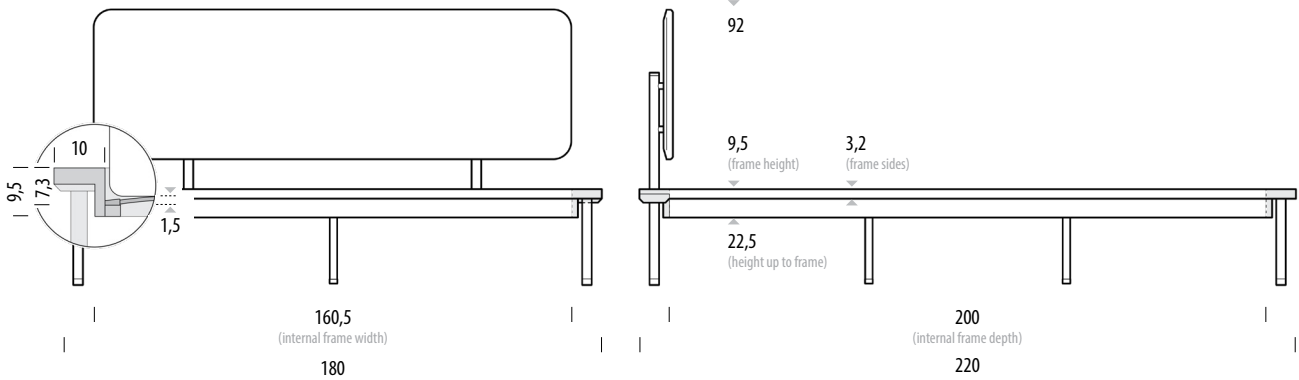

Item no. 1E1

Internal space	Width	Depth	Height
Frame size	160,5	200	7,3
Mattress size	160	200	

Assembly 20 min / 2 persons

Frame	Height
Up to frame	22,5
Total frame	9,5
Visible frame	3,2