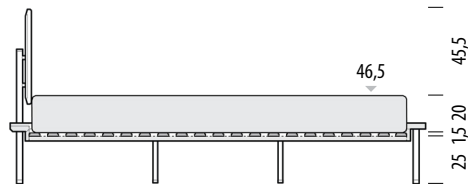

0cm 20 50 100 150 200 250

Scale: 1:40

Fina bed Frame height 9,5 cm

Basic slats included

A basic solid (not sprung) slatted base is included in the Fina bed.
Mattress not included.

Mattress height 15 cm
Height from the floor 41,5 cm

Mattress height 20 cm
Height from the floor 46,5 cm

Mattress height 25 cm
Height from the floor 51,5 cm

Mattress height 30 cm
Height from the floor 56,5 cm

Fina bed

Available materials

Version: 1-8-2021

Frame | Solid oak