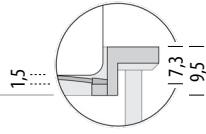

Assembly 20 min / 2 persons

Frame	Height
Up to frame	22,5
Total frame	9,5
Visible frame	3,2

Fina bed 160 x 200

Frame Solid oak, Headboard Upholstered, Legs Powder-coated steel

Version: 1-8-2021

Basic info

Design	Mustafa Čohadžić
Mattress size	W: 160, D: 200
Product size	W: 180, D: 220, H: 92
Packaging	W: 237, D: 62, H: 22
Volume	0,32 m ³
Net weight	54 kg
Gross weight	62 kg

Frame Solid oak, Headboard Upholstered, Legs Powder-coated steel

Version: 1-8-2021

Basic info

Design	Mustafa Čohadžić
Mattress size	W: 180, D: 200
Product size	W: 200, D: 220, H: 92
Packaging	W: 237, D: 62, H: 22
Volume	0,32 m ³
Net weight	60 kg
Gross weight	68 kg

0cm 20 50 100 150 200 250

Scale: 1:40

Fina bed Frame height 9,5 cm

Basic slats included

A basic solid (not sprung) slatted base is included in the Fina bed.
Mattress not included.

Mattress height 15 cm
Height from the floor 41,5 cm

Mattress height 20 cm
Height from the floor 46,5 cm

Mattress height 25 cm
Height from the floor 51,5 cm

Mattress height 30 cm
Height from the floor 56,5 cm

Fina bed

Available materials

Version: 1-8-2021

Frame | Solid oak