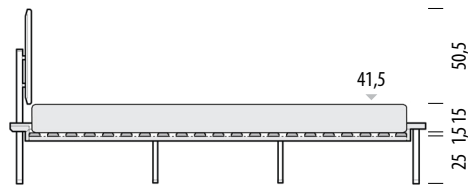

0cm 20 50 100 150 200 250

Scale: 1:40

Fina bed Frame height 9,5 cm

Basic slats included

A basic solid (not sprung) slatted base is included in the Fina bed.
Mattress not included.

Mattress height 15 cm
Height from the floor 41,5 cm

Mattress height 20 cm
Height from the floor 46,5 cm

Mattress height 25 cm
Height from the floor 51,5 cm

Mattress height 30 cm
Height from the floor 56,5 cm

Fina bed

Available materials

Version: 1-8-2021

Frame | Solid oak