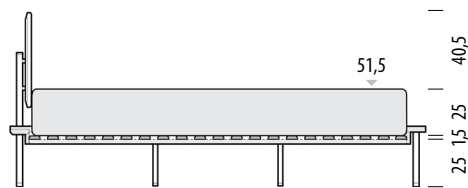

0cm 20 50 100 150 200 250

Scale: 1:40

Fina bed Frame height 9,5 cm

Basic slats included

A basic solid (not sprung) slatted base is included in the Fina bed.
Mattress not included.

Mattress height 15 cm
Height from the floor 41,5 cm

Mattress height 20 cm
Height from the floor 46,5 cm

Mattress height 25 cm
Height from the floor 51,5 cm

Mattress height 30 cm
Height from the floor 56,5 cm

Fina bed

Available materials

Version: 1-8-2021

Frame | Solid oak