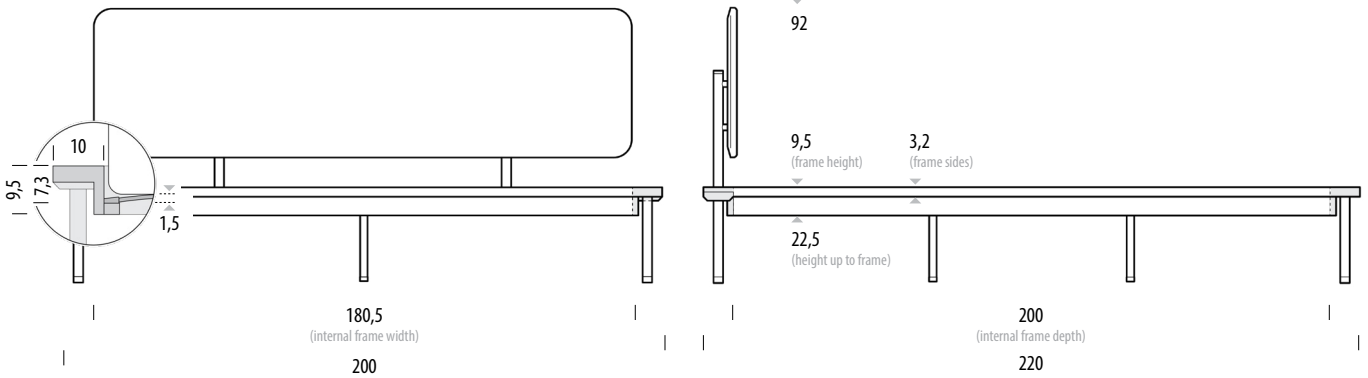

Item no. 1E2

Internal space	Width	Depth	Height
Frame size	180,5	200	7,3
Mattress size	180	200	

Assembly 20 min / 2 persons

Frame	Height
Up to frame	22,5
Total frame	9,5
Visible frame	3,2