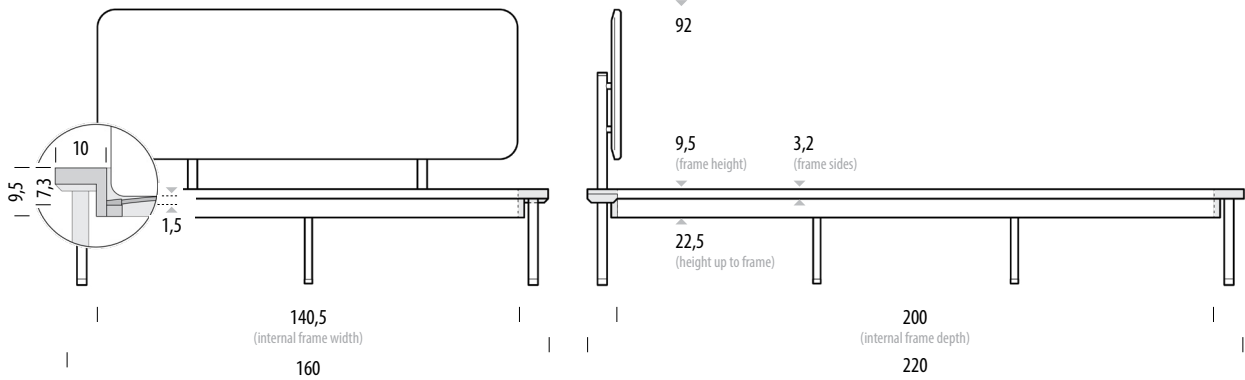

Dimensions (tolerances)

The dimensions shown are indicative, they may vary due to the natural properties of wood, season, or manufacturing processes. Deviations from the specified size may occur, usually no more than 1 cm.

Mattress size W: 140, D: 200

Product size W: 160, D: 220, H: 92

Packaging W: 237, D: 62, H: 22

Volume 0,32 m³

Net weight 47 kg

Gross weight 55 kg

Item no. 1A5

Internal space	Width	Depth	Height
Frame size	140,5	200	7,3
Mattress size	140	200	

Assembly 20 min / 2 persons

Frame	Height
Up to frame	22,5
Total frame	9,5
Visible frame	3,2

Fina bed 160 x 200

Frame Solid oak, Headboard Upholstered, Legs Powder-coated steel

Version: 1-8-2021

Basic info

Design	Mustafa Čohadžić
Mattress size	W: 160, D: 200
Product size	W: 180, D: 220, H: 92
Packaging	W: 237, D: 62, H: 22
Volume	0,32 m ³
Net weight	54 kg
Gross weight	62 kg

Frame Solid oak, Headboard Upholstered, Legs Powder-coated steel

Version: 1-8-2021

Basic info

Design	Mustafa Čohadžić
Mattress size	W: 180, D: 200
Product size	W: 200, D: 220, H: 92
Packaging	W: 237, D: 62, H: 22
Volume	0,32 m ³
Net weight	60 kg
Gross weight	68 kg