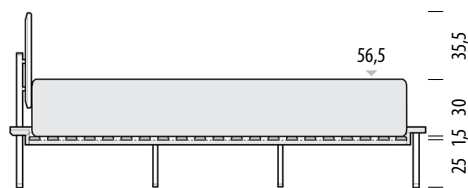

0cm 20 50 100 150 200 250

Scale: 1:40

Fina bed Frame height 9,5 cm

Basic slats included

A basic solid (not sprung) slatted base is included in the Fina bed.
Mattress not included.

Mattress height 15 cm
Height from the floor 41,5 cm

Mattress height 20 cm
Height from the floor 46,5 cm

Mattress height 25 cm
Height from the floor 51,5 cm

Mattress height 30 cm
Height from the floor 56,5 cm

Fina bed

Available materials

Version: 1-8-2021

Frame | Solid oak