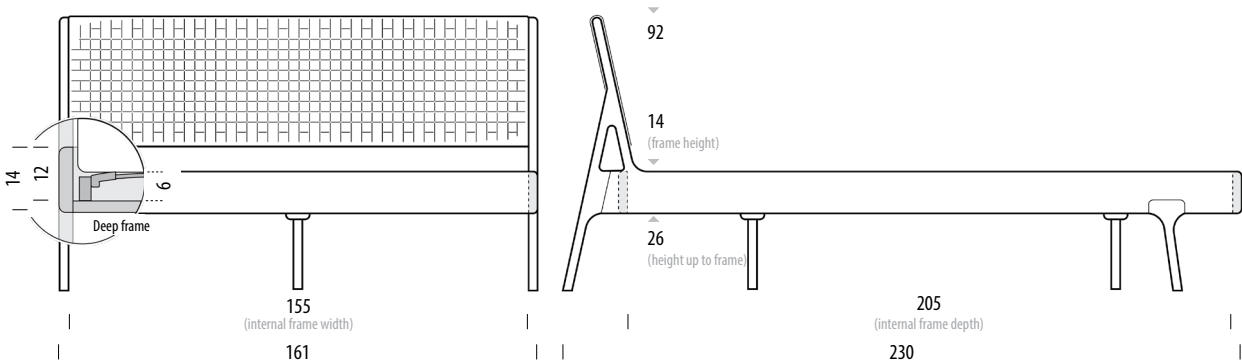

Fawn bed US queen size - deep frame

Frame Solid oak, Headboard Cotton webbing / Upholstered

reddot award 2016
winner

Version: 1-8-2021

Basic info

Design Salih Teskeredžić

Mattress size W: 153, D: 203
Product size W: 161, D: 230, H: 92
Packaging W: 109, D: 240, H: 11
Volume (total) 0,29 m³
Net weight 37,0 kg
Gross weight 43,2 kg

Item no. 167 / 146

Internal space	Width	Depth	Height
Frame size	155	205	12
Mattress size	153	203	

Assembly 30 min / 2 persons

Frame	Height
Up to frame	26
Deep frame	14

Fawn bed US king size - deep frame

Frame Solid oak, Headboard Cotton webbing / Upholstered