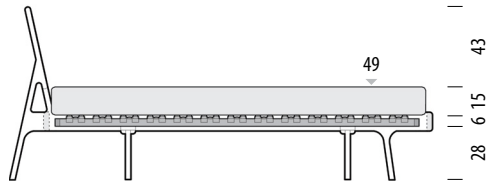

Fawn bed

Possible mattresses and slats combinations

0cm 20 50 100 150 200 250

Scale: 1:40

Normal frame - internal height detail

Combinations for **6 cm** high slats

Suitable slats

Basic sprung slats (6 cm high) are available on request as a separate product. Mattress not included.

Deep frame - internal height detail

Combinations for **10 cm** high slats

Mattress height 15 cm
Height from the floor 49 cm