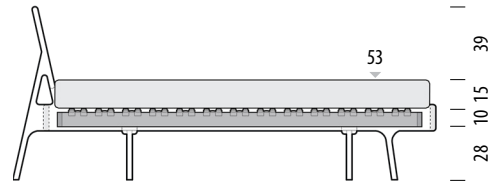

Mattress height 15 cm
Height from the floor 53 cm