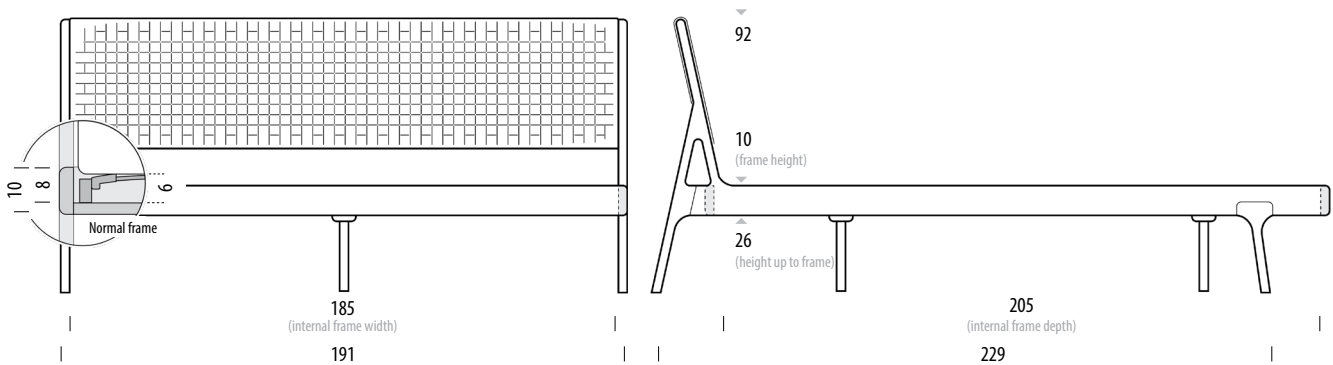

Volume (total) 0,29 m³

Net weight 33 kg

Gross weight 39,2 kg

Item no. 028 / OAE

Internal space	Width	Depth	Height
Frame size	185	205	8
Mattress size	183	203	

Assembly 30 min / 2 persons

Frame	Height
Up to frame	26
Normal frame	10

Fawn bed US queen size - deep frame

Frame Solid oak, Headboard Cotton webbing / Upholstered

reddot award 2016
winner

Version: 1-8-2021

Basic info

Design Salih Teskeredžić

Mattress size W: 153, D: 203
Product size W: 161, D: 230, H: 92
Packaging W: 109, D: 240, H: 11
Volume (total) 0,29 m³
Net weight 37,0 kg
Gross weight 43,2 kg