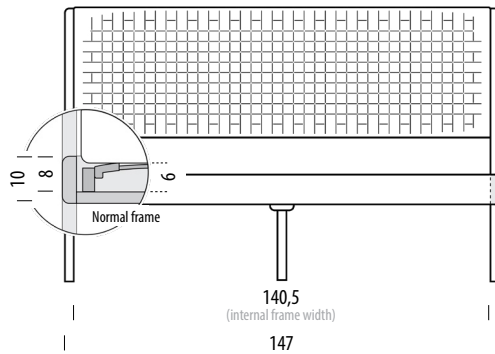

Dimensions (tolerances)

The dimensions shown are indicative, they may vary due to the natural properties of wood, season, or manufacturing processes. Deviations from the specified size may occur, usually no more than 1 cm.

Design Salih Teskeredžić

Mattress size W: 140, D: 200
Product size W: 147, D: 224, H: 92
Packaging W: 240, D: 109, H: 11
Volume (total) 0,29 m³
Net weight 25,5 kg
Gross weight 31,5 kg

Item no. 022 / 0A8

Internal space	Width	Depth	Height
Frame size	140,5	200	8
Mattress size	140	200	

Assembly 30 min / 2 persons

Frame	Height
Up to frame	26
Normal frame	10

Fawn bed 140 x 200 - deep frame

Frame Solid oak, Headboard Cotton webbing / Upholstered

reddot award 2016
winner

Version: 1-8-2021

Basic info

Design Salih Teskeredžić

Mattress size W: 140, D: 200

Product size W: 147, D: 224, H: 92

Packaging W: 240, D: 109, H: 11

Volume (total) 0,29 m³