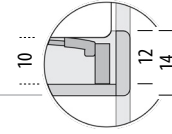

Deep frame - internal height detail

Combinations for **10 cm** high slats

Mattress height 15 cm
Height from the floor 49 cm