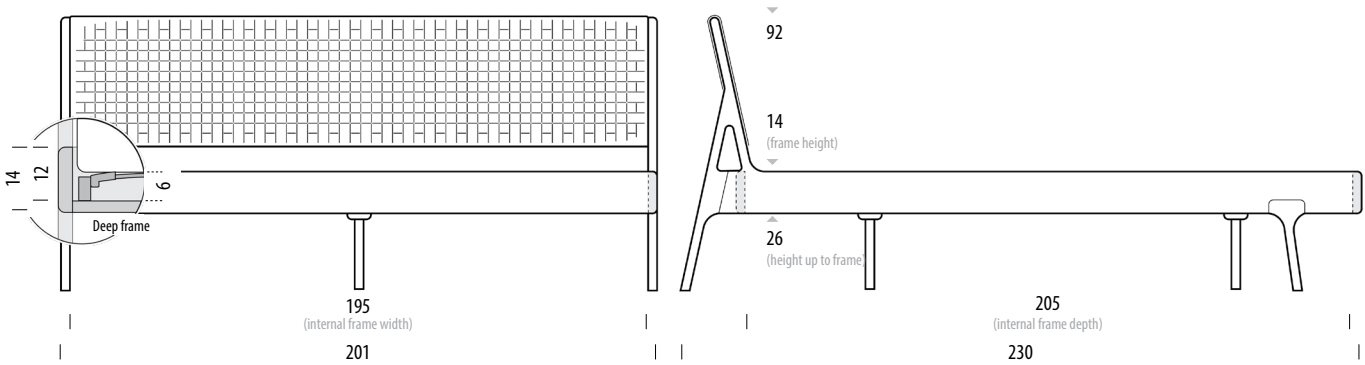

Net weight 43,5 kg

Gross weight 49,5 kg

Item no. 166 / 145

Internal space	Width	Depth	Height
Frame size	195	205	12
Mattress size	193	203	

Assembly 30 min / 2 persons

Frame	Height
Up to frame	26
Deep frame	14

Fawn bed

Possible mattresses and slats combinations

0cm 20 50 100 150 200 250

Scale: 1:40

Normal frame - internal height detail

Combinations for **6 cm** high slats

Suitable slats

Basic slats (6 cm high) are the highest slats type that would fit a Fawn bed - normal frame. If you have slats higher than 6 cm please observe only the Fawn bed - deep frame.

Basic sprung slats (6 cm high) are available on request as a separate product. Mattress not included.

Deep frame - internal height detail

Combinations for **10 cm** high slats

Mattress height 15 cm
Height from the floor 49 cm

Mattress height 15 cm
Height from the floor 53 cm

Mattress height 20 cm
Height from the floor 54 cm

Mattress height 20 cm
Height from the floor 58 cm

Mattress height 25 cm
Height from the floor 59 cm

Mattress height 25 cm
Height from the floor 63 cm