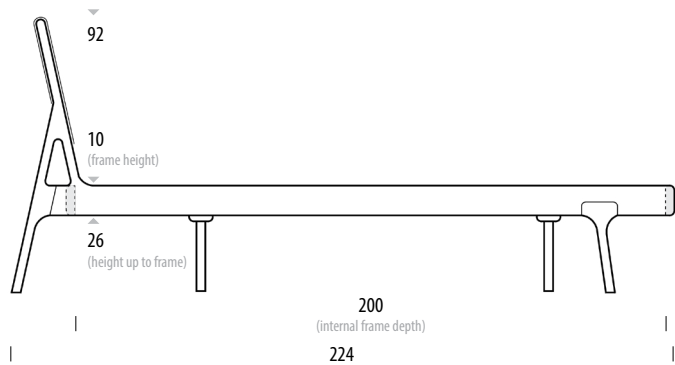

Dimensions (tolerances)

The dimensions shown are indicative, they may vary due to the natural properties of wood, season, or manufacturing processes. Deviations from the specified size may occur, usually no more than 1 cm.

Design Salih Teskeredžić

Mattress size W: 140, D: 200
Product size W: 147, D: 224, H: 92
Packaging W: 240, D: 109, H: 11
Volume (total) 0,29 m³
Net weight 25,5 kg
Gross weight 31,5 kg

Item no. 022 / 0A8

Internal space	Width	Depth	Height
Frame size	140,5	200	8
Mattress size	140	200	

Assembly 30 min / 2 persons

Frame	Height
Up to frame	26
Normal frame	10

Fawn bed 140 x 200 - deep frame

Frame Solid oak, Headboard Cotton webbing / Upholstered

reddot award 2016
winner

Version: 1-8-2021

Basic info

Design Salih Teskeredžić

Mattress size W: 140, D: 200

Product size W: 147, D: 224, H: 92

Packaging W: 240, D: 109, H: 11

Volume (total) 0,29 m³