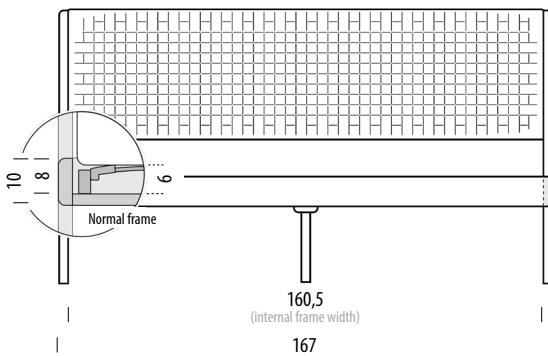

Net weight 33,5 kg

Gross weight 38 kg

Item no. 02A / 0AF

Internal space	Width	Depth	Height
Frame size	140,5	200	12
Mattress size	140	200	

Assembly 30 min / 2 persons

Frame	Height
Up to frame	26
Deep frame	14

Fawn bed 160 x 200 - normal frame

Frame Solid oak, Headboard Cotton webbing / Upholstered

reddot award 2016
winner

Version: 1-8-2021

Basic info

Design Salih Teskeredžić

Mattress size W: 160, D: 200
Product size W: 167, D: 224, H: 92
Packaging W: 240, D: 109, H: 11
Volume (total) 0,29 m³
Net weight 28 kg
Gross weight 34,2 kg

Item no. 024 / OAB

Internal space	Width	Depth	Height
Frame size	160,5	200	8
Mattress size	160	200	

Assembly 30 min / 2 persons

Frame	Height
Up to frame	26
Normal frame	10

Selected options

Body

Oiled Oak
1015
White oil