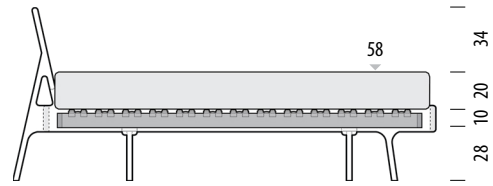

Mattress height 20 cm
Height from the floor 58 cm