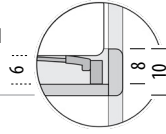

Fawn bed

Possible mattresses and slats combinations

0cm 20 50 100 150 200 250

Scale: 1:40

Normal frame - internal height detail

Combinations for **6 cm** high slats

Suitable slats

Basic sprung slats (6 cm high) are available on request as a separate product. Mattress not included.