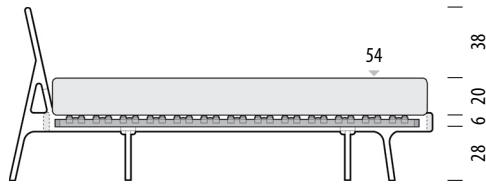

Mattress height 20 cm
Height from the floor 54 cm