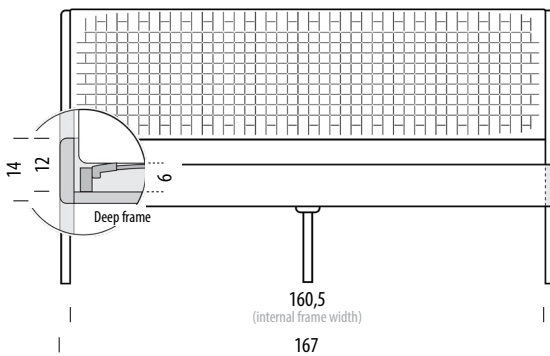

Selected options

Body

Oiled Oak
1015
White oil

Seat

Cotton webbing
2001
White

Main line flax
MLF02
Archway

Indicated materials and colours are selected by Gazzda as best-selling items. The lead time of selected options is 1-5 weeks. For an accurate lead time, please consult customer service.

For other material options, please see the Available materials section at the end of the product sheet.