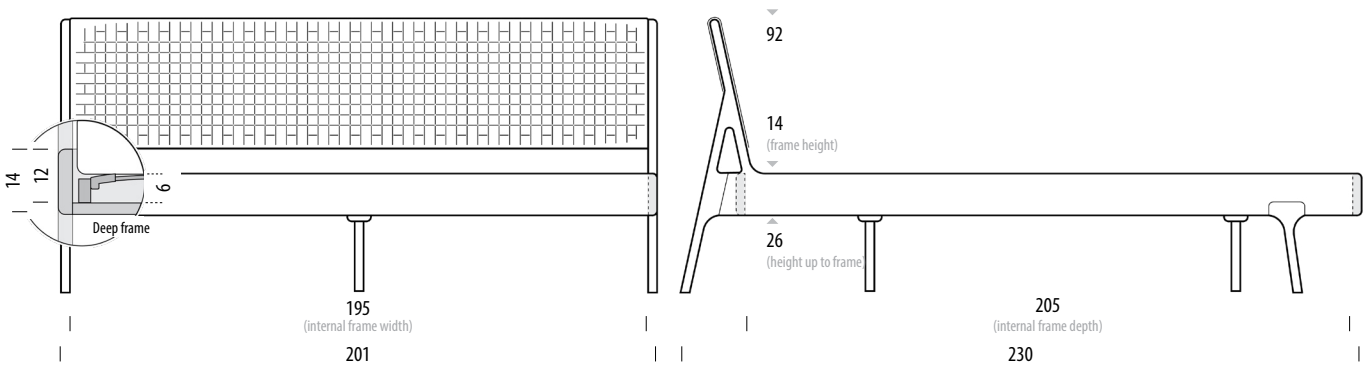

Assembly 30 min / 2 persons

Frame	Height
Up to frame	26
Deep frame	14

Fawn bed US king size - deep frame

Frame Solid oak, Headboard Cotton webbing / Upholstered

reddot award 2016
winner

Version: 1-8-2021

Basic info

Design Salih Teskeredžić

Mattress size W: 193, D: 203

Product size W: 201, D: 230, H: 92

Packaging W: 109, D: 240, H: 11

Volume (total) 0,29 m³

Net weight 43,5 kg

Gross weight 49,5 kg

Item no. 166 / 145

Internal space	Width	Depth	Height
Frame size	195	205	12
Mattress size	193	203	

Assembly 30 min / 2 persons

Frame	Height
Up to frame	26
Deep frame	14

Fawn bed

Possible mattresses and slats combinations

0cm 20 50 100 150 200 250

Scale: 1:40

Normal frame - internal height detail Combinations for 6 cm high slats

Deep frame - internal height detail Combinations for 10 cm high slats

Suitable slats

Basic slats (6 cm high) are the highest slats type that would fit a Fawn bed - normal frame. If you have slats higher than 6 cm please observe only the Fawn bed - deep frame.