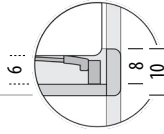

Fawn bed

Possible mattresses and slats combinations

0cm 20 50 100 150 200 250

Scale: 1:40

Normal frame - internal height detail Combinations for 6 cm high slats