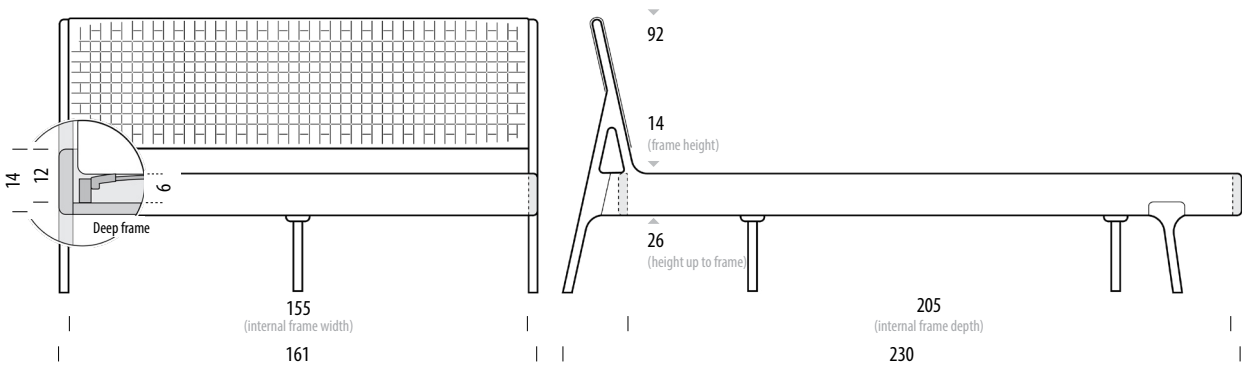

Frame	Height
Up to frame	26
Normal frame	10

Fawn bed US queen size - deep frame

Frame Solid oak, Headboard Cotton webbing / Upholstered

reddot award 2016
winner

Version: 1-8-2021

Basic info

Design Salih Teskeredžić

Mattress size W: 153, D: 203

Product size W: 161, D: 230, H: 92

Packaging W: 109, D: 240, H: 11

Volume (total) 0,29 m³

Net weight 37,0 kg

Gross weight 43,2 kg

Item no. 167 / 146

Internal space	Width	Depth	Height
Frame size	155	205	12
Mattress size	153	203	

Assembly 30 min / 2 persons

Frame	Height
Up to frame	26
Deep frame	14

Fawn bed US king size - deep frame

Frame Solid oak, Headboard Cotton webbing / Upholstered

reddot award 2016
winner

Version: 1-8-2021

Basic info

Design Salih Teskeredžić

Mattress size W: 193, D: 203

Product size W: 201, D: 230, H: 92

Packaging W: 109, D: 240, H: 11

Volume (total) 0,29 m³

Net weight 43,5 kg

Gross weight 49,5 kg

Item no. 166 / 145