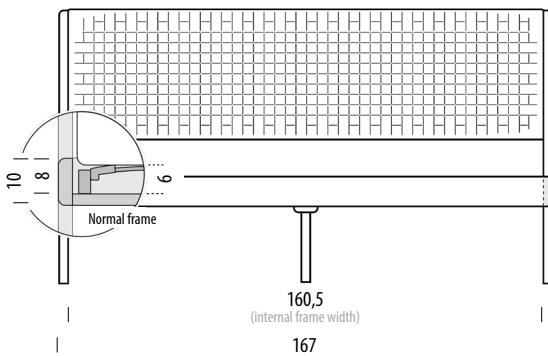

Frame Solid oak, Headboard Cotton webbing / Upholstered

Version: 1-8-2021

Basic info

Design Salih Teskeredžić

Mattress size W: 140, D: 200

Product size W: 147, D: 224, H: 92

Packaging W: 240, D: 109, H: 11

Volume (total) 0,29 m³

Net weight 33,5 kg

Gross weight 38 kg

Item no. 02A / 0AF

Internal space	Width	Depth	Height
Frame size	140,5	200	12
Mattress size	140	200	

Assembly 30 min / 2 persons

Frame	Height
Up to frame	26
Deep frame	14

Fawn bed 160 x 200 - normal frame

Frame Solid oak, Headboard Cotton webbing / Upholstered

reddot award 2016
winner

Version: 1-8-2021

Basic info

Design Salih Teskeredžić

Mattress size W: 160, D: 200
Product size W: 167, D: 224, H: 92
Packaging W: 240, D: 109, H: 11
Volume (total) 0,29 m³
Net weight 28 kg
Gross weight 34,2 kg

Item no. 024 / OAB

Internal space	Width	Depth	Height
Frame size	160,5	200	8
Mattress size	160	200	

Assembly 30 min / 2 persons

Frame	Height
Up to frame	26
Normal frame	10

Selected options

Body

Oiled Oak
1015
White oil