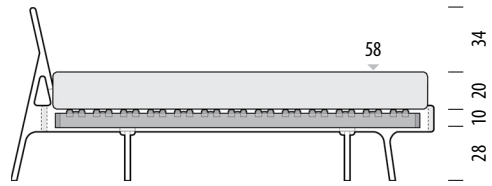

Mattress height 20 cm
Height from the floor 58 cm