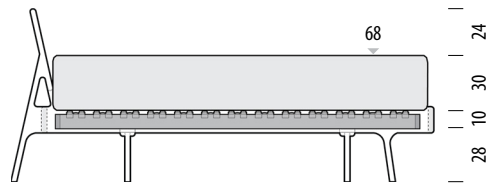

Mattress height 30 cm
Height from the floor 68 cm