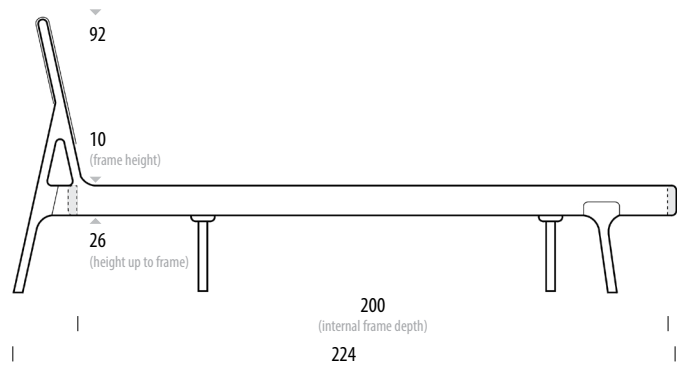

Frame Solid oak, Headboard Cotton webbing / Upholstered

Version: 1-8-2021

Basic info

Design Salih Teskeredžić

Mattress size W: 140, D: 200

Product size W: 147, D: 224, H: 92

Packaging W: 240, D: 109, H: 11

Volume (total) 0,29 m³

Net weight 33,5 kg

Gross weight 38 kg

Item no. 02A / 0AF

Internal space	Width	Depth	Height
Frame size	140,5	200	12
Mattress size	140	200	

Assembly 30 min / 2 persons

Frame	Height
Up to frame	26
Deep frame	14

Fawn bed 160 x 200 - normal frame

Frame Solid oak, Headboard Cotton webbing / Upholstered

reddot award 2016
winner

Version: 1-8-2021

Basic info

Design Salih Teskeredžić

Mattress size W: 160, D: 200
Product size W: 167, D: 224, H: 92
Packaging W: 240, D: 109, H: 11
Volume (total) 0,29 m³
Net weight 28 kg
Gross weight 34,2 kg

Item no. 024 / OAB

Internal space	Width	Depth	Height
Frame size	160,5	200	8
Mattress size	160	200	

Assembly 30 min / 2 persons

Frame	Height
Up to frame	26
Normal frame	10

Selected options

Body

Oiled Oak
1015
White oil