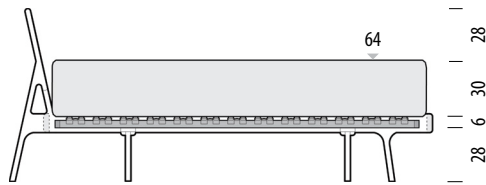

Mattress height 30 cm
Height from the floor 64 cm