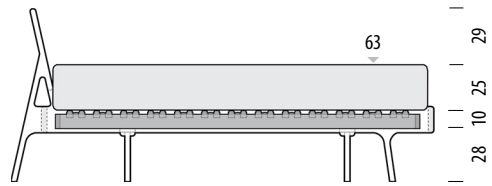

Mattress height 25 cm
Height from the floor 63 cm