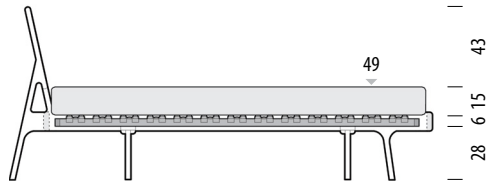

Fawn bed

Possible mattresses and slats combinations

0cm 20 50 100 150 200 250

Scale: 1:40

Normal frame - internal height detail Combinations for 6 cm high slats

Deep frame - internal height detail Combinations for 10 cm high slats

Suitable slats

Basic sprung slats (6 cm high) are available on request as a separate product. Mattress not included.

Mattress height 15 cm
Height from the floor 49 cm