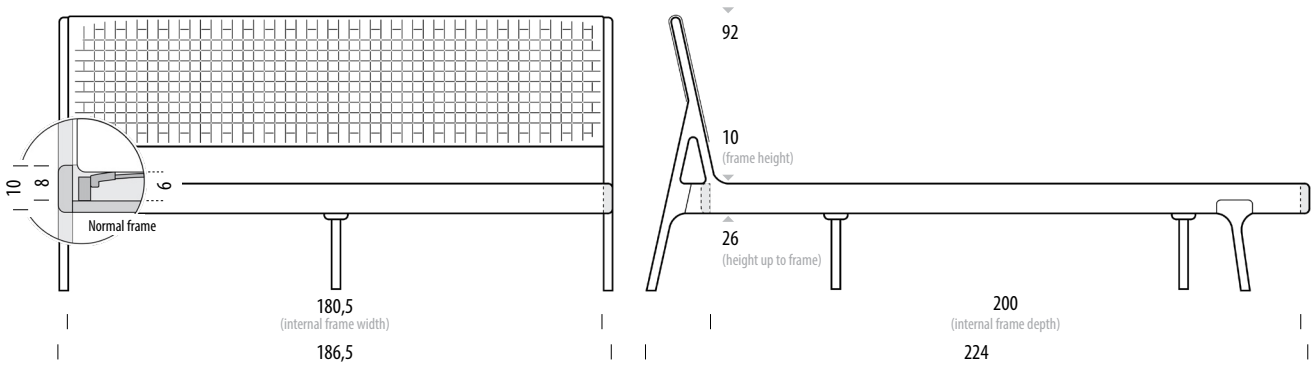

Item no. 0BD

Internal space	Width	Depth	Height
Frame size	150,5	200	8
Mattress size	150	200	

Assembly 30 min / 2 persons

Frame	Height
Up to frame	26
Normal frame	10

Fawn bed UK super king size - normal frame

Frame Solid oak, Headboard Cotton webbing

reddot award 2016
winner

Version: 1-8-2021

Basic info

Design	Salih Teskeredžić
Mattress size (feet/inch)	W: 180, D: 200 W: 5' 11", D: 6' 7"
Product size	W: 186,5, D: 224, H: 92
Packaging	W: 109, D: 240, H: 11
Volume (total)	0,29 m ³
Net weight	31,5 kg
Gross weight	37,2 kg

Item no. OBF

Internal space	Width	Depth	Height
Frame size	180,5	200	8
Mattress size	180	200	

Assembly 30 min / 2 persons

Frame	Height
Up to frame	26
Normal frame	10

Fawn bed AUS queen size - normal frame

Frame Solid oak, Headboard Cotton webbing / Upholstered