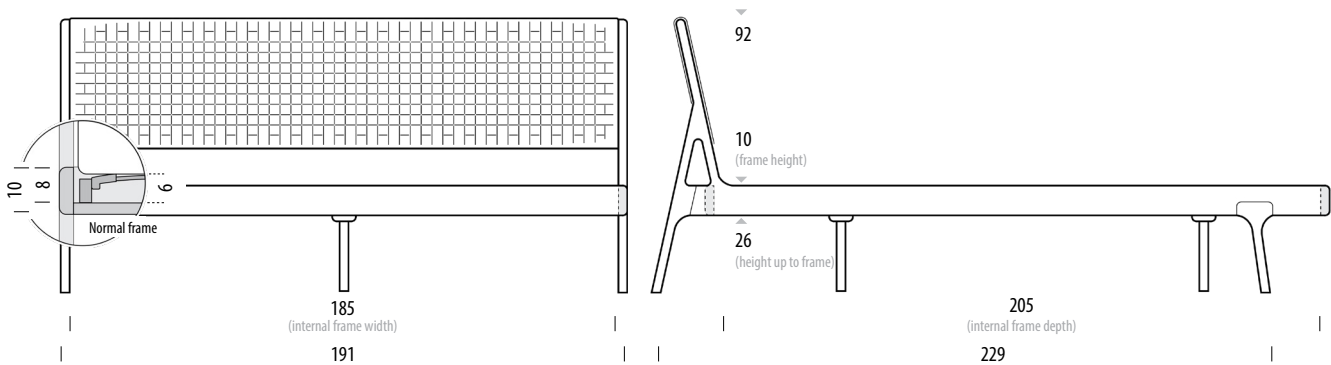

Fawn bed AUS king size - normal frame

Frame Solid oak, Headboard Cotton webbing / Upholstered

reddot award 2016
winner

Version: 1-8-2021

Basic info

Design Salih Teskeredžić

Mattress size W: 183, D: 203

Product size W: 191, D: 229, H: 92

Packaging W: 109, D: 240, H: 11

Volume (total) 0,29 m³

Net weight 33 kg

Gross weight 39,2 kg

Item no. 028 / OAE

Internal space	Width	Depth	Height
Frame size	185	205	8
Mattress size	183	203	

Assembly 30 min / 2 persons

Frame	Height
Up to frame	26
Normal frame	10

Fawn bed US queen size - deep frame

Frame Solid oak, Headboard Cotton webbing / Upholstered

reddot award 2016
winner

Version: 1-8-2021

Basic info

Design Salih Teskeredžić