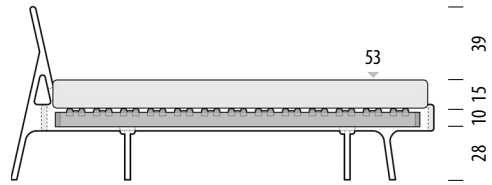

Mattress height 15 cm
Height from the floor 53 cm