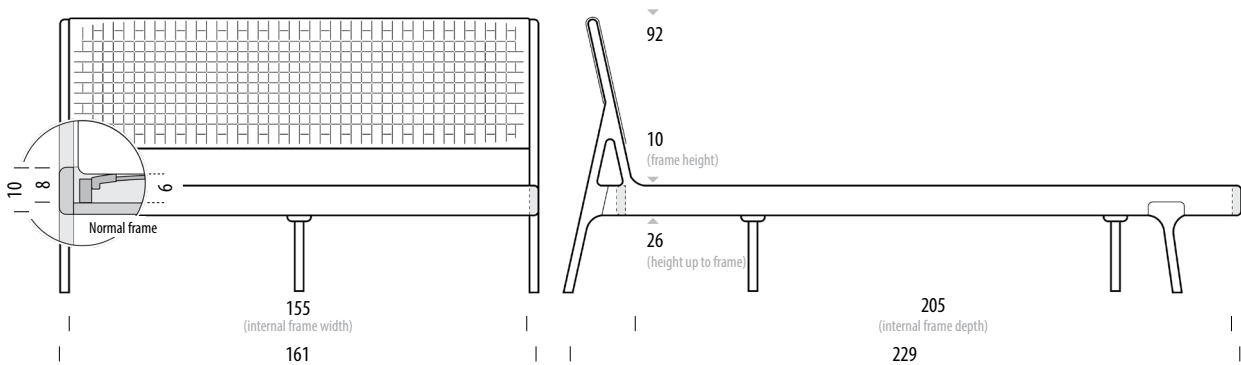

Frame Solid oak, Headboard Cotton webbing

reddot award 2016
winner

Version: 1-8-2021

Basic info

Design	Salih Teskeredžić
Mattress size (feet/inch)	W: 180, D: 200 W: 5' 11", D: 6' 7"
Product size	W: 186,5, D: 224, H: 92
Packaging	W: 109, D: 240, H: 11
Volume (total)	0,29 m ³
Net weight	31,5 kg
Gross weight	37,2 kg

reddot award 2016
winner

Version: 1-8-2021

Basic info

Design Salih Teskeredžić

Mattress size W: 153, D: 203

Product size W: 161, D: 229, H: 92

Packaging W: 109, D: 240, H: 11

Volume (total) 0,29 m³

Net weight 27 kg

Gross weight 33,2 kg

Item no. 027 / OAA

Internal space	Width	Depth	Height
Frame size	155	205	8
Mattress size	153	203	

Assembly 30 min / 2 persons

Frame	Height
Up to frame	26
Normal frame	10

Fawn bed AUS king size - normal frame

Frame Solid oak, Headboard Cotton webbing / Upholstered

reddot award 2016
winner

Version: 1-8-2021

Basic info

Design Salih Teskeredžić

Mattress size W: 183, D: 203

Product size W: 191, D: 229, H: 92