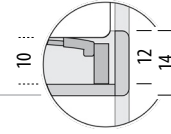

Deep frame - internal height detail Combinations for 10 cm high slats