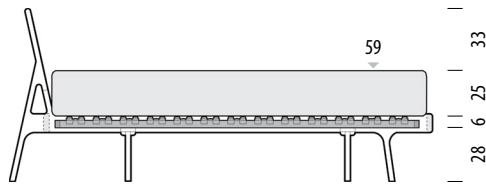

Mattress height 25 cm
Height from the floor 59 cm