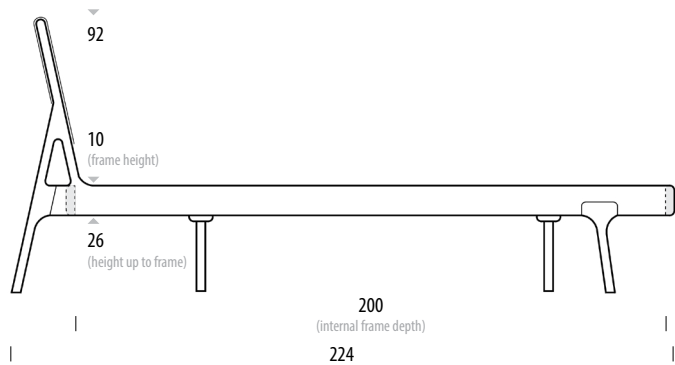

Dimensions (tolerances)

The dimensions shown are indicative, they may vary due to the natural properties of wood, season, or manufacturing processes. Deviations from the specified size may occur, usually no more than 1 cm.

Design Salih Teskeredžić

Mattress size W: 140, D: 200

Product size W: 147, D: 224, H: 92

Packaging W: 240, D: 109, H: 11

Volume (total) 0,29 m³

Net weight 25,5 kg

Gross weight 31,5 kg

Item no. 022 / 0A8

Internal space	Width	Depth	Height
Frame size	140,5	200	8
Mattress size	140	200	

Assembly 30 min / 2 persons

Frame	Height
Up to frame	26
Normal frame	10

Fawn bed 140 x 200 - deep frame

Frame Solid oak, Headboard Cotton webbing / Upholstered

reddot award 2016
winner

Version: 1-8-2021

Basic info

Design Salih Teskeredžić

Mattress size W: 140, D: 200

Product size W: 147, D: 224, H: 92

Packaging W: 240, D: 109, H: 11

Volume (total) 0,29 m³