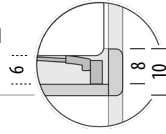

Fawn bed

Possible mattresses and slats combinations

0cm 20 50 100 150 200 250

Scale: 1:40

Normal frame - internal height detail

Combinations for **6 cm** high slats