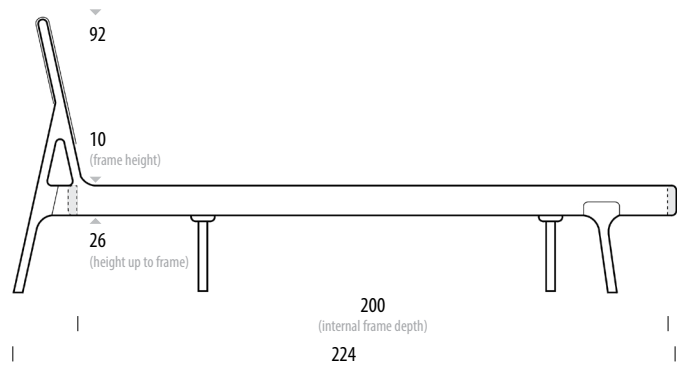

Net weight 33,5 kg

Gross weight 38 kg

Item no. 02A / 0AF

Internal space	Width	Depth	Height
Frame size	140,5	200	12
Mattress size	140	200	

Assembly 30 min / 2 persons

Frame	Height
Up to frame	26
Deep frame	14

Fawn bed 160 x 200 - normal frame

Frame Solid oak, Headboard Cotton webbing / Upholstered

reddot award 2016
winner

Version: 1-8-2021

Basic info

Design Salih Teskeredžić

Mattress size W: 160, D: 200
Product size W: 167, D: 224, H: 92
Packaging W: 240, D: 109, H: 11
Volume (total) 0,29 m³
Net weight 28 kg
Gross weight 34,2 kg

Item no. 024 / OAB

Internal space	Width	Depth	Height
Frame size	160,5	200	8
Mattress size	160	200	

Assembly 30 min / 2 persons

Frame	Height
Up to frame	26
Normal frame	10

Selected options

Body

Oiled Oak
1015
White oil