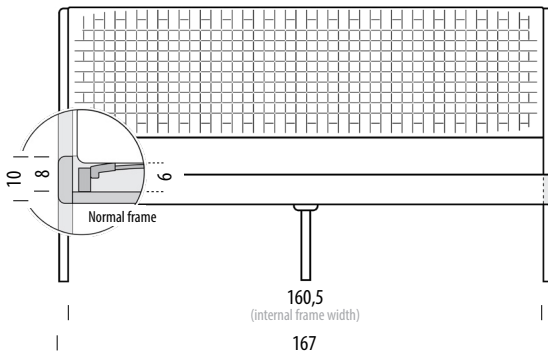

Selected options

Body

Oiled Oak
1015
White oil

Seat

Cotton webbing
2001
White

Main line flax
MLF02
Archway

Indicated materials and colours are selected by Gazzda as best-selling items. The lead time of selected options is 1-5 weeks. For an accurate lead time, please consult customer service.

For other material options, please see the Available materials section at the end of the product sheet.