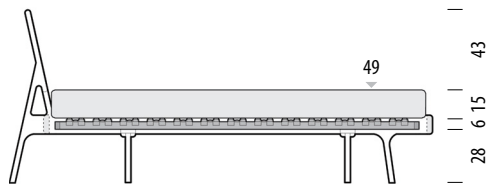

Fawn bed

Possible mattresses and slats combinations

0cm 20 50 100 150 200 250

Scale: 1:40

Normal frame - internal height detail

Combinations for **6 cm** high slats

Deep frame - internal height detail

Combinations for **10 cm** high slats

Suitable slats

Basic sprung slats (6 cm high) are available on request as a separate product. Mattress not included.

Mattress height 15 cm
Height from the floor 49 cm