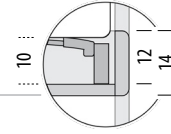

Deep frame - internal height detail

Combinations for **10 cm** high slats