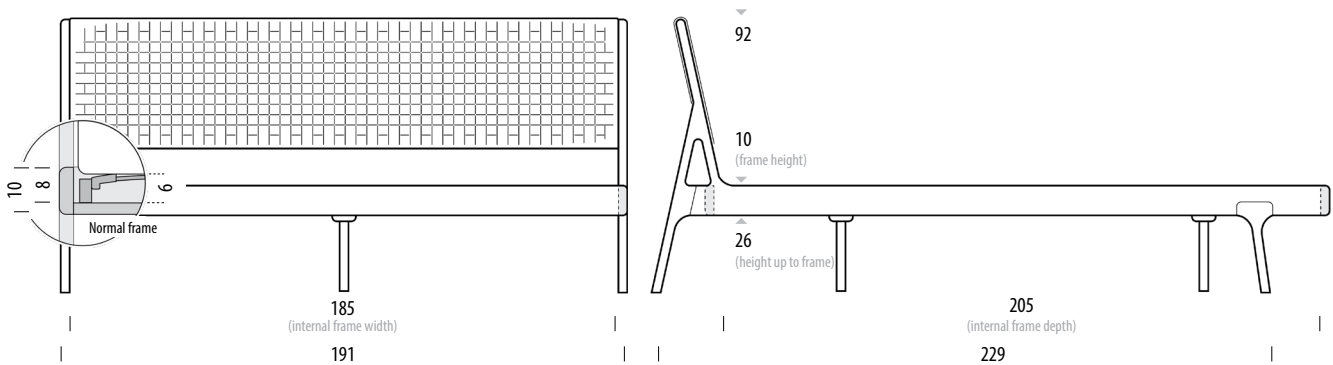

Fawn bed AUS king size - normal frame

Frame Solid oak, Headboard Cotton webbing / Upholstered

reddot award 2016
winner

Version: 1-8-2021

Basic info

Design Salih Teskeredžić

Mattress size W: 183, D: 203

Product size W: 191, D: 229, H: 92

Packaging W: 109, D: 240, H: 11

Volume (total) 0,29 m³

Net weight 33 kg

Gross weight 39,2 kg

Item no. 028 / OAE

Internal space	Width	Depth	Height
Frame size	185	205	8
Mattress size	183	203	

Assembly 30 min / 2 persons

Frame	Height
Up to frame	26
Normal frame	10

Fawn bed US queen size - deep frame

Frame Solid oak, Headboard Cotton webbing / Upholstered

reddot award 2016
winner

Version: 1-8-2021

Basic info

Design Salih Teskeredžić