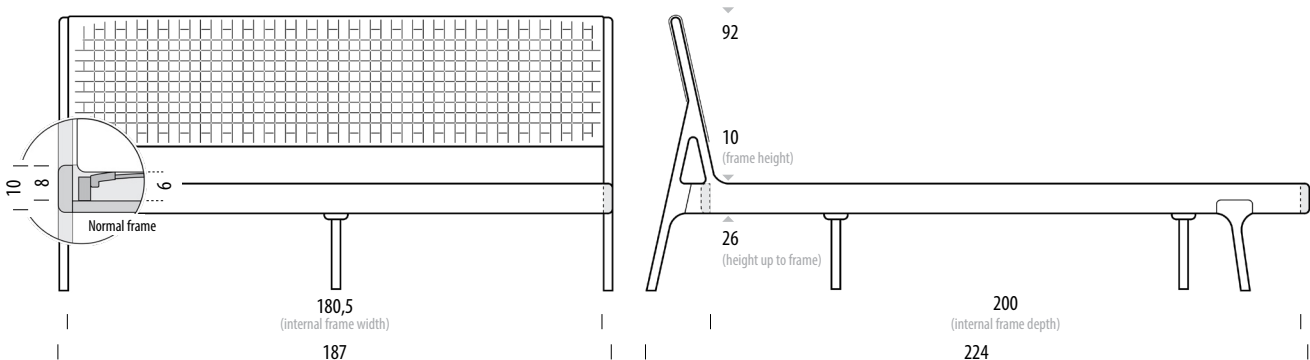

Selected options

Body

Oiled Oak
1015
White oil

Seat

Cotton webbing
2001
White

Main line flax
MLF02
Archway

Indicated materials and colours are selected by Gazzda as best-selling items. The lead time of selected options is 1-5 weeks. For an accurate lead time, please consult customer service.

For other material options, please see the Available materials section at the end of the product sheet.