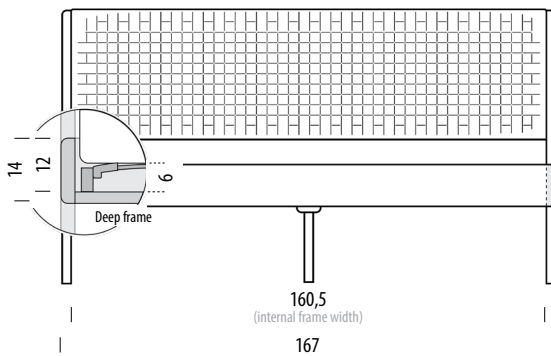

Selected options

Body

Oiled Oak
1015
White oil

Seat

Cotton webbing
2001
White

Main line flax
MLF02
Archway

Indicated materials and colours are selected by Gazzda as best-selling items. The lead time of selected options is 1-5 weeks. For an accurate lead time, please consult customer service.

For other material options, please see the Available materials section at the end of the product sheet.