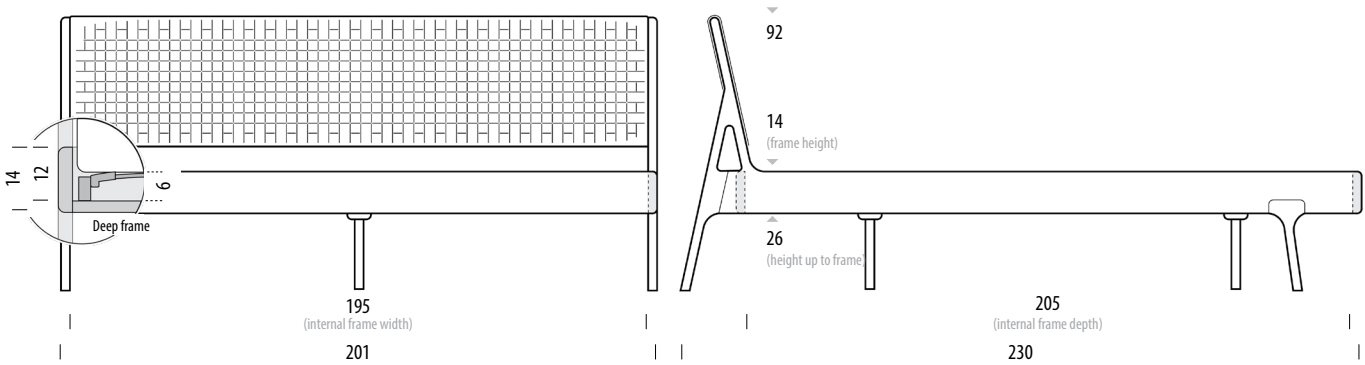

Assembly 30 min / 2 persons

Frame	Height
Up to frame	26
Deep frame	14

Fawn bed US king size - deep frame

Frame Solid oak, Headboard Cotton webbing / Upholstered

reddot award 2016
winner

Version: 1-8-2021

Basic info

Design Salih Teskeredžić

Mattress size W: 193, D: 203

Product size W: 201, D: 230, H: 92

Packaging W: 109, D: 240, H: 11

Volume (total) 0,29 m³

Net weight 43,5 kg

Gross weight 49,5 kg

Item no. 166 / 145

Internal space	Width	Depth	Height
Frame size	195	205	12
Mattress size	193	203	

Assembly 30 min / 2 persons

Frame	Height
Up to frame	26
Deep frame	14

Fawn bed

Possible mattresses and slats combinations

0cm 20 50 100 150 200 250

Scale: 1:40

Normal frame - internal height detail

Combinations for **6 cm** high slats

Deep frame - internal height detail

Combinations for **10 cm** high slats

Suitable slats

Basic slats (6 cm high) are the highest slats type that would fit a Fawn bed - normal frame. If you have slats higher than 6 cm please observe only the Fawn bed - deep frame.