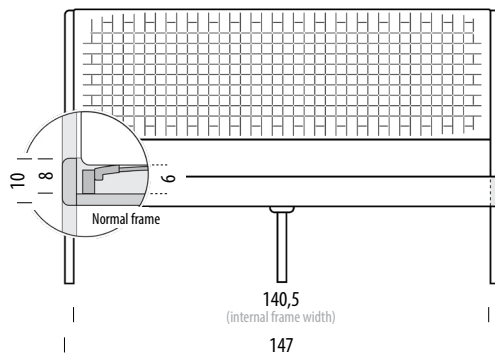

Dimensions (tolerances)

The dimensions shown are indicative, they may vary due to the natural properties of wood, season, or manufacturing processes. Deviations from the specified size may occur, usually no more than 1 cm.

Design Salih Teskeredžić

Mattress size W: 140, D: 200

Product size W: 147, D: 224, H: 92

Packaging W: 240, D: 109, H: 11

Volume (total) 0,29 m³

Net weight 25,5 kg

Gross weight 31,5 kg

Item no. 022 / 0A8

Internal space	Width	Depth	Height
Frame size	140,5	200	8
Mattress size	140	200	

Assembly 30 min / 2 persons

Frame	Height
Up to frame	26
Normal frame	10

Fawn bed 140 x 200 - deep frame

Frame Solid oak, Headboard Cotton webbing / Upholstered

reddot award 2016
winner

Version: 1-8-2021

Basic info

Design Salih Teskeredžić

Mattress size W: 140, D: 200

Product size W: 147, D: 224, H: 92

Packaging W: 240, D: 109, H: 11

Volume (total) 0,29 m³