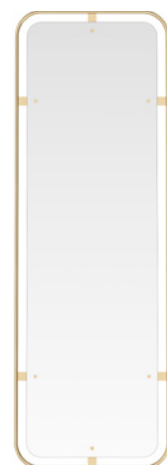

RECTANGULAR

Polished Brass