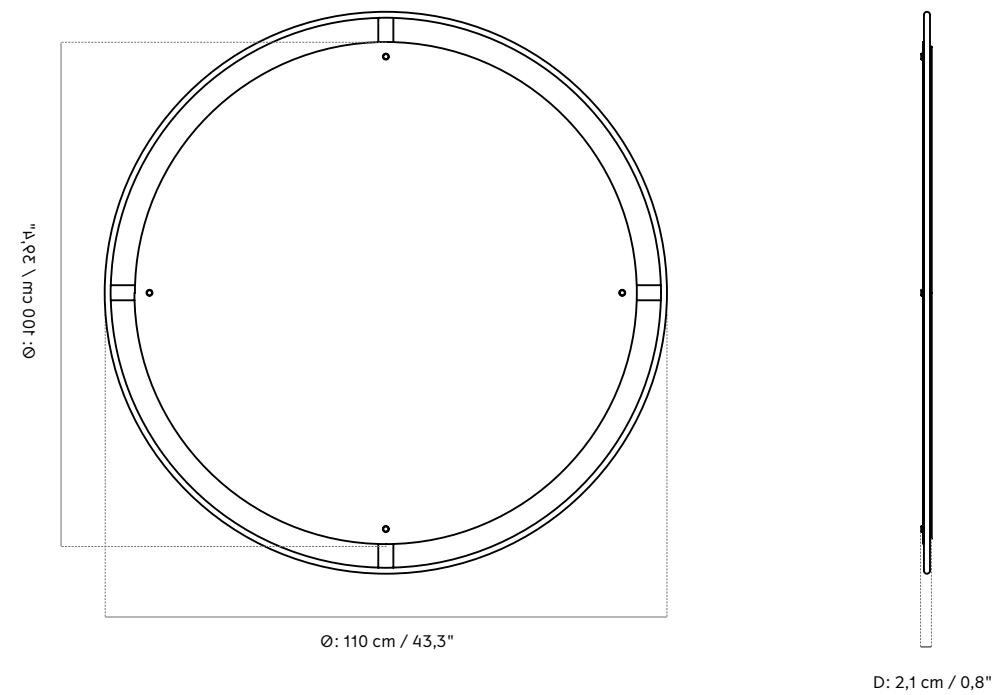

Nimbus Mirror

BY KRØYER-SÆTTER-LASSEN

TECHNICAL SPECIFICATIONS

PRODUCT TYPE
Mirror

ENVIRONMENT
Indoor

DIMENSIONS

Ø60
 Ø: 60 cm / 23,6"
 D: 2,2 cm / 0,9"

Ø110
 Ø: 110 cm / 43,3"
 D: 2,2 cm / 0,9"

Rectangular
 H: 158,4 cm / 62,4"
 W: 53,4 cm / 21"
 D: 2,2 cm / 0,9"

PRODUCTION PROCESS

The solid brass frame is untreated and will tarnish over time.

COLOUR
 Polished brass
 Bronzed brass

GLOSS
 N / A

MATERIALS

Bronzed Brass

RECTANGULAR

Polished Brass

Bronzed Brass

Nimbus Mirror

BY KRØYER-SÆTTER-LASSEN

TECHNICAL DRAWING

NIMBUS MIRROR, Ø60

NIMBUS MIRROR, Ø110

Nimbus Mirror

BY KRØYER-SÆTTER-LASSEN

TECHNICAL DRAWING

NIMBUS MIRROR, RECTANGULAR, Ø60