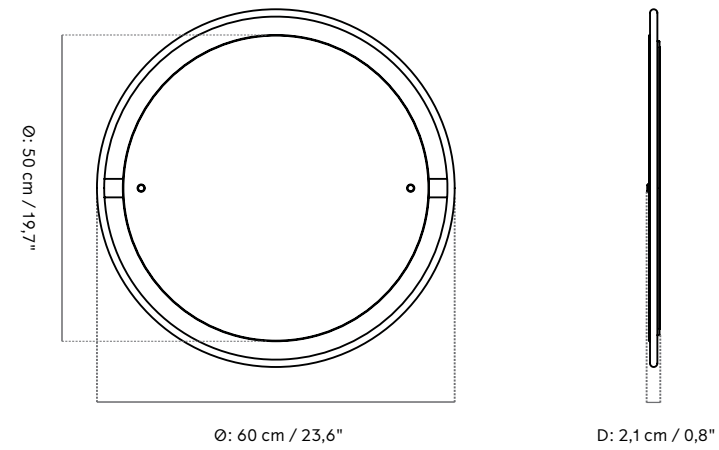

Nimbus Mirror

BY KRØYER-SÆTTER-LASSEN

TECHNICAL SPECIFICATIONS

PRODUCT TYPE
Mirror

ENVIRONMENT
Indoor

DIMENSIONS

Ø60
 Ø: 60 cm / 23,6"
 D: 2,2 cm / 0,9"

Ø110
 Ø: 110 cm / 43,3"
 D: 2,2 cm / 0,9"

Rectangular
 H: 158,4 cm / 62,4"
 W: 53,4 cm / 21"
 D: 2,2 cm / 0,9"

PRODUCTION PROCESS

The solid brass frame is untreated and will tarnish over time.

COLOUR
 Polished brass
 Bronzed brass

GLOSS
 N / A

MATERIALS

Bronzed Brass

RECTANGULAR

Polished Brass

Bronzed Brass

Nimbus Mirror

BY KRØYER-SÆTTER-LASSEN

TECHNICAL DRAWING

NIMBUS MIRROR, Ø60

NIMBUS MIRROR, Ø110

Nimbus Mirror

BY KRØYER-SÆTTER-LASSEN

TECHNICAL DRAWING

NIMBUS MIRROR, RECTANGULAR, Ø60