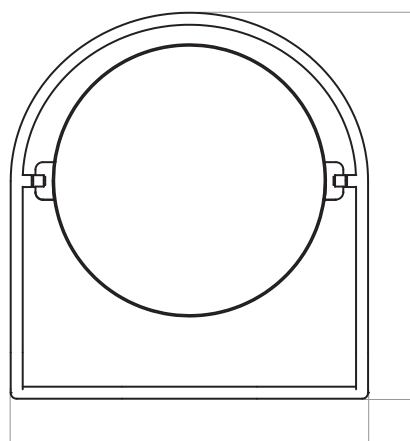

ENVIRONMENT
Indoor

DIMENSIONS
H: 25,7 cm / 10,1"
W: 23,8 cm / 9,4"
D: 12 cm / 4,7"

PRODUCTION PROCESS
Silver soldered solid brass rods, with polished or bronzed brass surface and handcutted mirror glass.

COLOUR
Polished brass
Bronzed brass

GLOSS
N / A

MATERIALS
Solid brass, glass mirror (un-leaded)

WEIGHT
0,86 kg / 1,9 lb

TEST
N / A

CERTIFICATIONS
N / A

PACKAGING TYPE
Gift box

PACKAGING MEASUREMENTS (H x W x D)
32 cm x 29,5 cm x 14,5 cm / 12,9" x 11,6" x 5,7"

COLLI
4

MATERIALS & MAINTENANCE
Please visit [menuspace.com](https://www.menuspace.com) for materials and care and maintenance instructions.

Nimbus Table Mirror

BY KRØYER-SÆTTER-LASSEN

TECHNICAL DRAWING

Ø: 18,2 cm / 7,2"

W: 23,8 cm / 9,4"

H: 25,7 cm / 10,1"

D: 12 cm / 4,7"