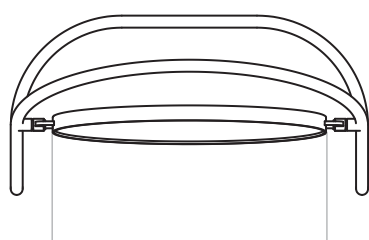

ENVIRONMENT
Indoor

DIMENSIONS
H: 25,7 cm / 10,1"
W: 23,8 cm / 9,4"
D: 12 cm / 4,7"

PRODUCTION PROCESS
Silver soldered solid brass rods, with polished or bronzed brass surface and handcutted mirror glass.

COLOUR
Polished brass
Bronzed brass

GLOSS
N / A

MATERIALS
Solid brass, glass mirror (un-leaded)

WEIGHT
0,86 kg / 1,9 lb

TEST
N / A

CERTIFICATIONS
N / A

PACKAGING TYPE
Gift box

PACKAGING MEASUREMENTS (H x W x D)
32 cm x 29,5 cm x 14,5 cm / 12,9" x 11,6" x 5,7"

COLLI
4

MATERIALS & MAINTENANCE
Please visit [menuspace.com](https://www.menuspace.com) for materials and care and maintenance instructions.

Nimbus Table Mirror

BY KRØYER-SÆTTER-LASSEN

TECHNICAL DRAWING

Ø: 18,2 cm / 7,2"

W: 23,8 cm / 9,4"

H: 25,7 cm / 10,1"

D: 12 cm / 4,7"