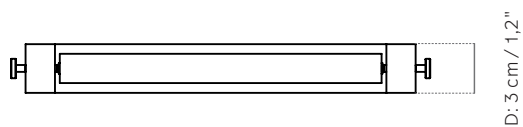

The base is made from cut, honed marble and the mirror part from sand casted brass.

Dimension (cm / in)

H: 26 cm / 10,2"

W: 25 cm / 9,8"

D: 3 cm / 1,2"

Weight item (kg)

2,67 kg

Materials

Packaging Measurement (H * W * D)

31,5 cm * 32 cm * 9,5 cm

Care Instructions

Use a soft dry cloth to clean. Do not use any cleaners with chemicals or harsh abrasives. Avoid using water. The brass will oxidise from the moment it is exposed to air. To maintain a shiny appearance, use a mild metal polish and a soft cloth. Use special mirror cleaning for the mirror part.