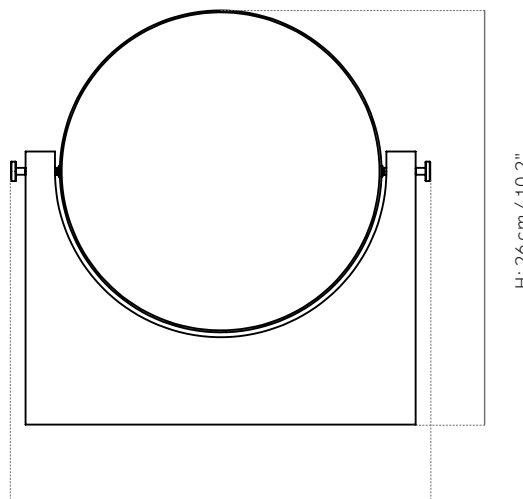

The base is made from cut, honed marble and the mirror part from sand casted brass.

Dimension (cm / in)

H: 26 cm / 10,2"

W: 25 cm / 9,8"

D: 3 cm / 1,2"

Weight item (kg)

2,67 kg

Materials

Packaging Measurement (H * W * D)

31,5 cm * 32 cm * 9,5 cm

Care Instructions

Use a soft dry cloth to clean. Do not use any cleaners with chemicals or harsh abrasives. Avoid using water. The brass will oxidise from the moment it is exposed to air. To maintain a shiny appearance, use a mild metal polish and a soft cloth. Use special mirror cleaning for the mirror part.

W: 25 cm / 9,8"

Marble Mirror is a heroic, beautiful object for everyday use. The design is iconic and the mirror is made to last a lifetime. Designers Studiopepe are obsessed with precious materials, like marble, that gain in beauty over the years. "We believe that a beautifully designed product should last almost forever."