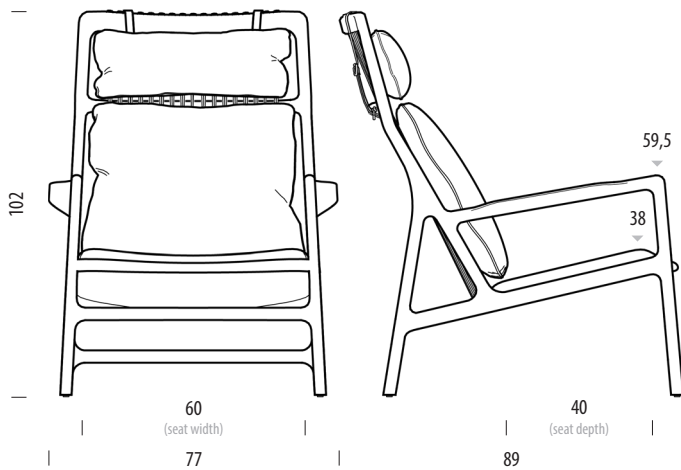

Design Salih Teskeredžić

Product size W: 77, D: 89, H: 102

Packaging W: 80, D: 90,5, H: 106,5

Volume 0,77 m³

Net weight 11,2 kg

Gross weight 16,8 kg

Item no. 091

Assembled product

Dimensions	Width	Depth	Height
Seat	60	40	38
Armrest			59,5

Selected options

Body

Oiled Oak
1015
White oil

Upholstery

Dakar leather
2732
Whisky

Indicated materials and colours are selected by Gazzda as best-selling items. The lead time of selected options is 1-5 weeks. For an accurate lead time, please consult customer service.

Product size W: 62, D: 46, H: 40

Packaging W: 64, D: 48, H: 43

Volume 0,13 m³

Net weight 4,4 kg

Gross weight 5,8 kg

Item no. 092

Assembled product

Dimensions	Width	Depth	Height
Seat	52	32	38