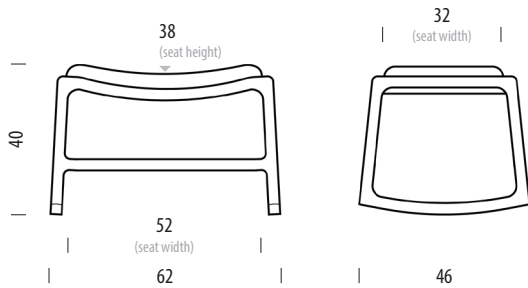

Design Salih Teskeredžić

Product size W: 77, D: 89, H: 102

Packaging W: 80, D: 90,5, H: 106,5

Volume 0,77 m³

Net weight 11,2 kg

Gross weight 16,8 kg

Item no. 091

Assembled product

Dimensions	Width	Depth	Height
Seat	60	40	38
Armrest			59,5

Selected options

Body

Oiled Oak
1015
White oil

Upholstery

Dakar leather
2732
Whisky

Indicated materials and colours are selected by Gazzda as best-selling items. The lead time of selected options is 1-5 weeks. For an accurate lead time, please consult customer service.

Product size W: 62, D: 46, H: 40

Packaging W: 64, D: 48, H: 43

Volume 0,13 m³

Net weight 4,4 kg

Gross weight 5,8 kg

Item no. 092

Assembled product

Dimensions	Width	Depth	Height
Seat	52	32	38