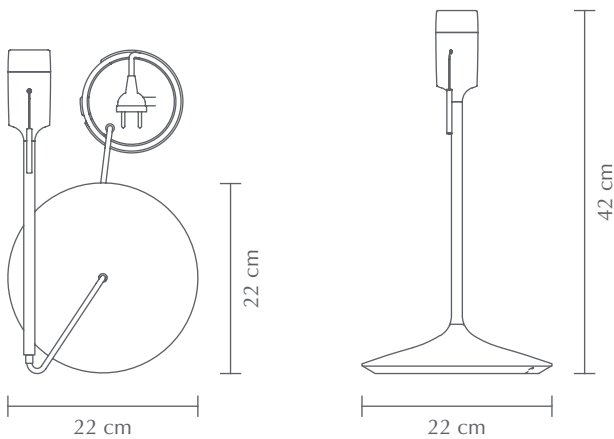

Table lamp
Comes with E27

CERTIFICATION
CE (for indoor use)

USB port incl.

DIMENSIONS
Ø: 22 cm
H: 42 cm

MATERIAL
Aluminium, Steel, MDF & ABS

WEIGHT INCL. PACKAGING
1,7 kg

LIGHT SOURCE
E27 - max 15W LED (not included)

PACKAGING
Gift box dimensions (W×H×D): 25,5 x 41,5 x 8,5 cm

ASSEMBLY TIME
15 min - video guide at umage.com

MEDIA KIT
Photos, 3D models, 2D drawings
Download at umage.com

ORDERING INFORMATION
Champagne table white #4045
Champagne table black #4046
Champagne table brushed brass #4052

Colour variations

White

Black

Brushed brass