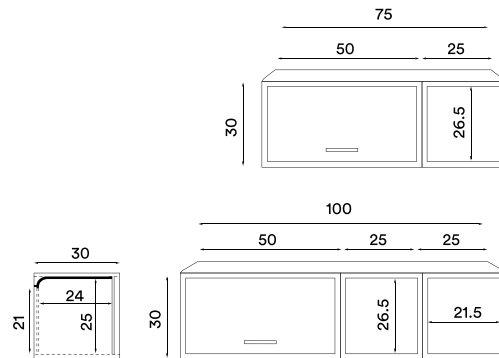

Design: Rudi Wulff, 2019

Material cabinet boxes and top board: MDF, oak veneer

Colour cabinet boxes and top board: Light oiled oak, smoked oak finish or black painted oak

Net weight open box: 4.7 kg

Net weight tambour cabinet: 8.0 kg

Net weight top board 75 cm: 1.5 kg

Net weight top board 100 cm: 2.0 kg

Minimum order size: 1

Dimensions (cm):

Open box

Tambour cabinet

Top board 75 cm

Top board 100 cm