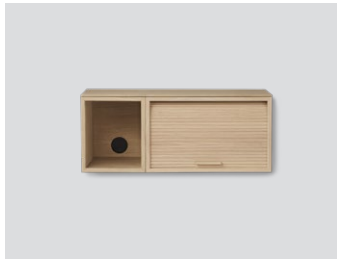

Hifive slim wall

Hifive slim 75 light oak

Hifive slim 75 smoked oak

Hifive slim 75 black oak

Hifive slim 100 light oak

Hifive slim 100 smoked oak

Hifive slim 100 black oak

Product type: Media furniture / storage

Design: Rudi Wulff, 2019

Material cabinet boxes and top board: MDF, oak veneer

Colour cabinet boxes and top board: Light oiled oak, smoked oak finish or black painted oak

Net weight open box: 4.7 kg

Net weight tambour cabinet: 8.0 kg