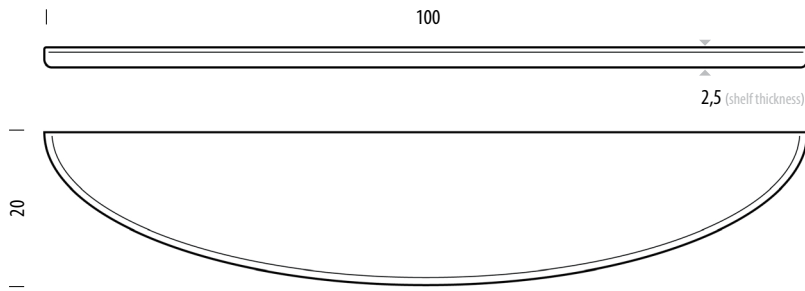

Mu Floating Shelf 100

Body Solid oak

Version: 4-4-2023

Basic info

Design	Mustafa Čohadžić
Product size	W: 100, D: 20, H: 2,5
Packaging	W: 106,5, D: 24,5, H: 4
Volume	0,01 m³
Net weight	2,4 kg
Gross weight	5 kg

Item no. 590

Assembly 10 min / 1 person

Shelf

Thickness (cm)

2,5

Selected options

Body

Oiled
1015
White oil

Oiled
1505
Natural oil

Indicated materials and colours are selected by Gazzda as best-selling items and their lead time is shorter than of made-to-order options. Please consult the current price list or our customer service for the lead time of selected options.