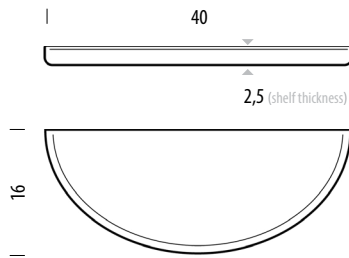

#### Dimensions (tolerances)

The dimensions shown are indicative, they may vary due to the natural properties of wood, season, or manufacturing processes. Deviations from the specified size may occur, usually no more than 1 cm.

## Basic info

<b>Design</b>	Mustafa Čohadžić
<b>Product size</b>	W: 40, D: 16, H: 2,5
<b>Packaging</b>	W: 46,5, D: 20, H: 4
<b>Volume</b>	0,004 m <sup>3</sup>
<b>Net weight</b>	0,65 kg
<b>Gross weight</b>	2 kg