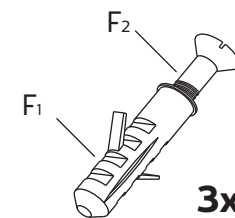

220-240 V.
led 16,8W top
led 8,4W bottom

C - 01

F

3x

B

1x

A

1