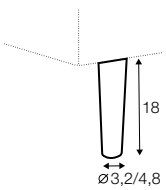

legs

---

no. 141
wood