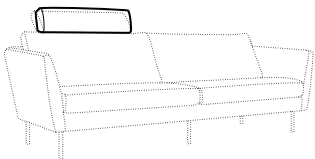

# Betty

*auter*

designed by: Dan Ihreborn

## elements of the modular system

loveseat left / or right

2 seater left / or right

3 seater left / or right

chaiselongue wide right / or left

divan right / or left

corner 90°

## extra dimensions

---

depth of seat

## accessories

---

cushion  
45x30

cushion  
55x55

headrest L-65

headrest L-85