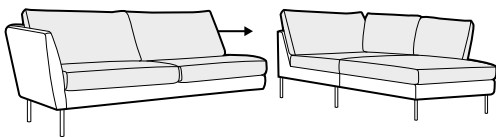

## SPECIAL

modular system

footstool 82x51

loveseat

2 seater

3 seater

set 1 right / or left  
loveseat left / or right  
+ chaiselongue wide right / or left

set 2 right / or left  
2 seater left / or right + divan right / or left

## elements of the modular system

loveseat left / or right

2 seater left / or right

3 seater left / or right

chaiselongue wide right / or left

divan right / or left

corner 90°