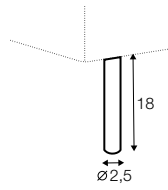

no. 177
metal chrome,
painted black