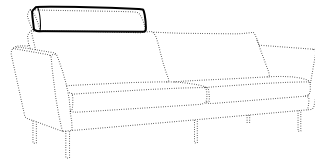

## elements of the modular system

loveseat left / or right

2 seater left / or right

3 seater left / or right

chaiselongue wide right / or left

divan right / or left

corner 90°

## accessories

---

cushion  
45x30

cushion  
55x55

headrest L-65

headrest L-85