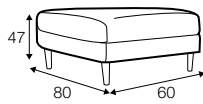

LCV loose with velcro

SPECIAL

modular system

Drawing show combinations with armrest II. Combinations with other armrest are properly longer or shorter in width.
All elements in loose cover with velcro are with french stitching on the armrest.

loose cover elements

armchair

footstool 80x60

2 seater

3 seater

3 XL seater divided

loose cover with velcro elements

armchair

footstool 80x60

2 seater

3 seater

3 XL seater divided

set 1 right / or left
2 seater left / or right + divan right / or left

set 2 right / or left
3 seater left / or right + divan right / or left

set 3
2 seater left + corner 90° + 2 seater right