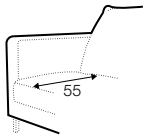

footstool 80x60

2 seater

3 seater

3 XL seater divided

set 1 right / or left
2 seater left / or right + divan right / or left

set 2 right / or left
3 seater left / or right + divan right / or left

set 3
2 seater left + corner 90° + 2 seater right

modular system

elements of the modular system loose cover

2 seater left / or right

2 seater without armrests

3 seater left / or right

3 seater without armrests

divan right / or left

corner 90°

loose cover with velcro elements

2 seater left / or right

2 seater without armrests

3 seater left / or right

3 seater without armrests

divan right / or left

corner 90°

extra dimensions

depth of
sofa seat

depth of
armchair seat

accessories

headrest L-80

headrest L-90

armrest I

armrest II

legs