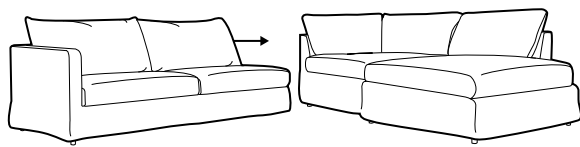

loose cover elements

armchair

footstool 80x60

2 seater

3 seater

3 XL seater divided

loose cover with velcro elements

armchair

footstool 80x60

2 seater

3 seater

3 XL seater divided

set 1 right / or left
2 seater left / or right + divan right / or left

set 2 right / or left
3 seater left / or right + divan right / or left

set 3
2 seater left + corner 90° + 2 seater right

modular system

elements of the modular system loose cover

2 seater left / or right

2 seater without armrests

3 seater left / or right

3 seater without armrests

divan right / or left

corner 90°

loose cover with velcro elements

2 seater left / or right

2 seater without armrests

3 seater left / or right

3 seater without armrests

divan right / or left

corner 90°

extra dimensions