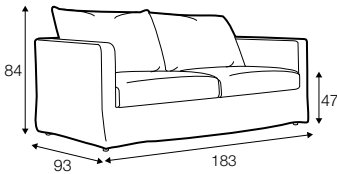

Bianca

UPHOLSTERY COMFORTS

fabric

STD standard

COVERS

LC loose

LCV loose with velcro

SPECIAL

modular system

Drawing show combinations with armrest II. Combinations with other armrest are properly longer or shorter in width.
All elements in loose cover with velcro are with french stitching on the armrest.

loose cover elements

2 seater

loose cover with velcro elements