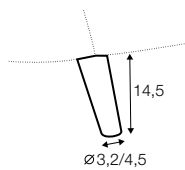

no. 154D
wood
back: only for armchair
with leg no. 153