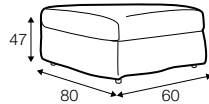

LCV loose with velcro

SPECIAL

modular system

Drawing show combinations with armrest II. Combinations with other armrest are properly longer or shorter in width.
All elements in loose cover with velcro are with french stitching on the armrest.

loose cover elements

armchair

footstool 80x60

2 seater

3 seater

3 XL seater divided

loose cover with velcro elements

armchair

footstool 80x60

2 seater

3 seater

3 XL seater divided

set 1 right / or left
2 seater left / or right + divan right / or left

set 2 right / or left
3 seater left / or right + divan right / or left

set 3
2 seater left + corner 90° + 2 seater right