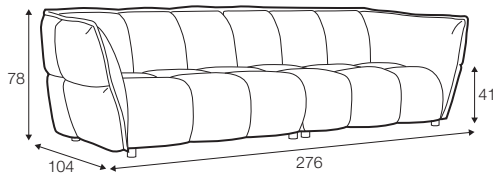

fabric

CLS classic

FC fixed

armchair

footstool 78x78

2 seater

3 seater

4 seater divided

set 1 right / or left

element 138 left / or right + chaiselongue right / or left

set 2

element 138 left / or right + corner 90°
+ element 138 right / or left

extra dimensions

depth of seat

legs

no. 36A
plastic