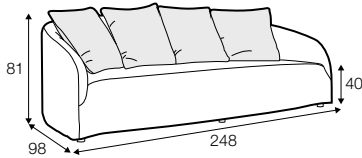

Not available for UK market.

armchair

footstool 108x65

2 seater

3 seater

4 seater (divided)

extra dimensions

depth of seat

depth of seat
armchair

accessories

cushion
45x45

cushion
50x30

additional outdoor
cover for all elements
example 4 seater cover

legs

no. 122A
plastic

profile