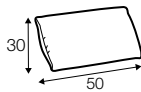

Not available for UK market.

armchair

footstool 108x65

2 seater

3 seater

4 seater (divided)

extra dimensions

depth of seat

depth of seat
armchair

accessories

cushion
45x45

cushion
50x30

additional outdoor
cover for all elements
example 4 seater cover

legs

no. 122A
plastic

profile