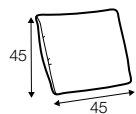

Not available for UK market.

armchair

footstool 108x65

2 seater

3 seater

4 seater (divided)

extra dimensions

depth of seat

depth of seat
armchair

accessories

cushion
45x45

cushion
50x30

additional outdoor
cover for all elements
example 4 seater cover

legs

no. 122A
plastic

profile