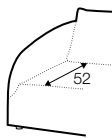

Not available for UK market.

armchair

footstool 108x65

2 seater

3 seater

4 seater (divided)

extra dimensions

depth of seat

depth of seat
armchair

accessories

cushion
45x45

cushion
50x30

additional outdoor
cover for all elements
example 4 seater cover

legs

no. 122A
plastic

profile