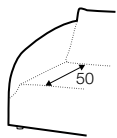

Not available for UK market.

armchair

footstool 108x65

2 seater

3 seater

4 seater (divided)

extra dimensions

depth of seat

depth of seat
armchair

accessories

cushion
45x45

cushion
50x30

additional outdoor
cover for all elements
example 4 seater cover

legs

no. 122A
plastic

profile