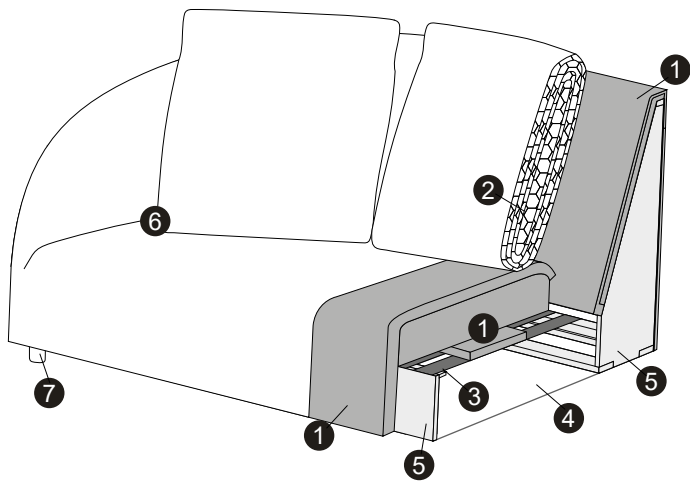

Not available for UK market.

armchair

footstool 108x65

2 seater

3 seater

4 seater (divided)

extra dimensions

depth of seat

depth of seat
armchair

accessories

cushion
45x45

cushion
50x30

additional outdoor
cover for all elements
example 4 seater cover

legs

no. 122A
plastic

profile