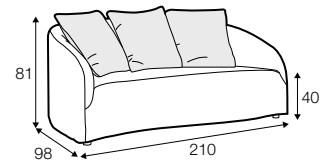

Not available for UK market.

armchair

footstool 108x65

2 seater

3 seater

4 seater (divided)

extra dimensions

depth of seat

depth of seat
armchair

accessories

cushion
45x45

cushion
50x30

additional outdoor
cover for all elements
example 4 seater cover

legs

no. 122A
plastic

profile