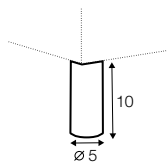

depth of seat
armchair

accessories

cushion
45x45

cushion
50x30

additional outdoor
cover for all elements
example 4 seater cover

legs

no. 122A
plastic

profile