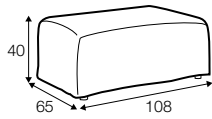

Not available for UK market.

armchair

footstool 108x65

2 seater

3 seater

4 seater (divided)

extra dimensions

depth of seat