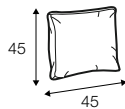

corner 90°

bench right / or left

chaiselongue right / or left

chaiselongue wide right / or left

## extra dimensions

---

depth of seat

## accessories

ravioli deco  
cushion  
55x55  
only in fabric

ravioli deco  
cushion  
45x45  
only in fabric

ravioli deco  
cushion  
65x35  
only in fabric

cushion 55x55  
box bordered

cushion 45x45  
box bordered