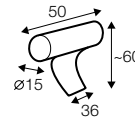

endpart left / or right