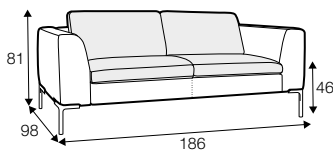

## SPECIAL

modular system

All elements available also with one seat cushion.

Drawing show combinations with armrest I. Combinations with armrest II are properly shorter in width.

Ravioli deco cushions available only in fabric.

footstool 94x74

2 seater

2,5 seater

3 seater

set 1 right / or left

2 seater left / or right +  
chaiselongue right / or left

set 2 right / or left

2,5 seater left / or right +  
chaiselongue right / or left