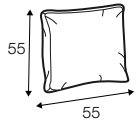

corner 90°

bench right / or left

chaiselongue right / or left

chaiselongue wide right / or left

## extra dimensions

---

depth of seat

## accessories

ravioli deco  
cushion  
55x55  
only in fabric

ravioli deco  
cushion  
45x45  
only in fabric

ravioli deco  
cushion  
65x35  
only in fabric

cushion 55x55  
box bordered

cushion 45x45  
box bordered