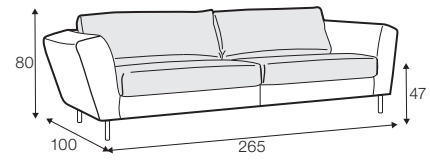

STD standard

CLS classic

LUX lux

FC fixed

LCV loose with velcro

Comfort classic isn't available for UK market.

armchair

armchair wide

footstool 90x70

2 seater

3 seater

3XL seater divided

set 1 right / or left

2 seater left / or right + chaiselongue right / or left

set 2 right / or left

3 seater left / or right + chaiselongue wide right / or left

set 3 right / or left

2 seater left / or right + divan right / or left

set 4 right / or left

3 seater left / or right + divan right / or left

extra dimensions

depth of seat

accessories

armrest protection