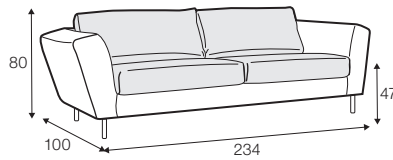

STD standard

CLS classic

LUX lux

FC fixed

LCV loose with velcro

Comfort classic isn't available for UK market.

armchair

armchair wide

footstool 90x70

2 seater

3 seater

3XL seater divided

set 1 right / or left

2 seater left / or right + chaiselongue right / or left

set 2 right / or left

3 seater left / or right + chaiselongue wide right / or left

set 3 right / or left

2 seater left / or right + divan right / or left

set 4 right / or left

3 seater left / or right + divan right / or left

extra dimensions

depth of seat

accessories

armrest protection