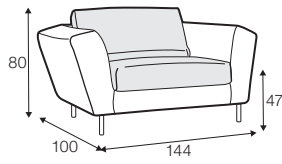

STD standard

CLS classic

LUX lux

FC fixed

LCV loose with velcro

Comfort classic isn't available for UK market.

armchair

armchair wide

footstool 90x70

2 seater

3 seater

3XL seater divided

set 1 right / or left

2 seater left / or right + chaiselongue right / or left

set 2 right / or left

3 seater left / or right + chaiselongue wide right / or left

set 3 right / or left

2 seater left / or right + divan right / or left

set 4 right / or left

3 seater left / or right + divan right / or left

extra dimensions

depth of seat

accessories

armrest protection