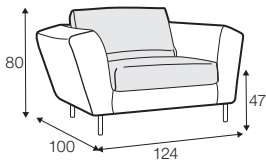

STD standard

CLS classic

LUX lux

FC fixed

LCV loose with velcro

Comfort classic isn't available for UK market.

armchair

armchair wide

footstool 90x70

2 seater

3 seater

3XL seater divided

set 1 right / or left

2 seater left / or right + chaiselongue right / or left

set 2 right / or left

3 seater left / or right + chaiselongue wide right / or left

set 3 right / or left

2 seater left / or right + divan right / or left

set 4 right / or left

3 seater left / or right + divan right / or left

extra dimensions

depth of seat

accessories

armrest protection