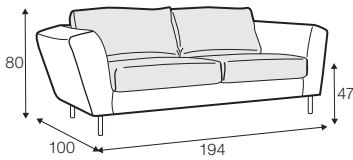

STD standard

CLS classic

LUX lux

FC fixed

LCV loose with velcro

Comfort classic isn't available for UK market.

armchair

armchair wide

footstool 90x70

2 seater

3 seater

3XL seater divided

set 1 right / or left

2 seater left / or right + chaiselongue right / or left

set 2 right / or left

3 seater left / or right + chaiselongue wide right / or left

set 3 right / or left

2 seater left / or right + divan right / or left

set 4 right / or left

3 seater left / or right + divan right / or left

extra dimensions

depth of seat

accessories

armrest protection