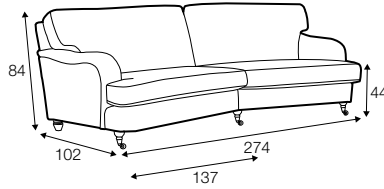

COVERS

FC fixed

armchair

footstool 76x58

3 seater

3,5 seater

3,5 seater divided

chaiselongue right / or left
available also as freestanding

set 1 right / or left

3 seater left / or right

+ chaiselongue right / or left

extra dimensions

depth of seat

legs

no. 11
wood with gold
or silver wheels
front

no. 35
wood
front