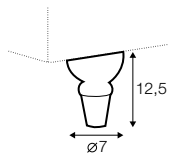

set 1 right / or left

3 seater left / or right

+ chaiselongue right / or left

extra dimensions

depth of seat

legs

no. 11
wood with gold
or silver wheels
front

no. 35
wood
front