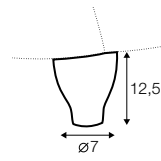

no. 34
wood
footstool