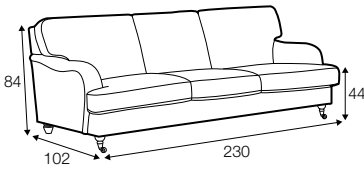

COVERS

FC fixed

armchair

footstool 76x58

3 seater

3,5 seater

3,5 seater divided

chaiselongue right / or left
available also as freestanding

set 1 right / or left

3 seater left / or right

+ chaiselongue right / or left

extra dimensions

depth of seat

legs

no. 11
wood with gold
or silver wheels
front

no. 35
wood
front