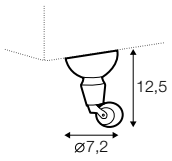

set 1 right / or left

3 seater left / or right

+ chaiselongue right / or left

extra dimensions

depth of seat

legs

no. 11
wood with gold
or silver wheels
front

no. 35
wood
front