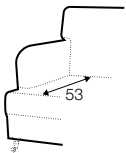

COVERS

FC fixed

armchair

footstool 76x58

3 seater

3,5 seater

3,5 seater divided

chaiselongue right / or left
available also as freestanding

set 1 right / or left

3 seater left / or right

+ chaiselongue right / or left

extra dimensions

depth of seat

legs

no. 11
wood with gold
or silver wheels
front

no. 35
wood
front