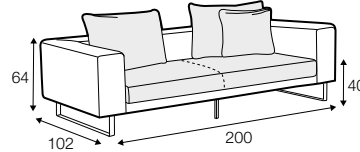

STD standard

FC fixed

LCV loose with velcro

modular system

All elements available also as freestanding elements.

footstool
95x75

2 seater
back cushion 54x54 and 72x54

2,5 seater
back cushion 54x54 and 2x 72x54