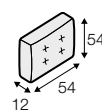

back cushion
54x54 dibble
mix (foam and silicon)