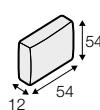

3 seater left / or right
back cushion 54x54 and 72x54

3 seater without armrests
back cushion 54x54 and 72x54

chaiselongue right / or left
back cushion 72x54
and back cushion with roll 58x68

chaiselongue short right / or left
back cushion 72x54
and back cushion with roll 58x68

extra dimensions

depth of seat

depth of seat
without cushions

accessories

back cushion
with roll 58x68
foam&mix (foam and silicon)

back cushion
with roll 68x68
foam

back cushion
72x54
mix (foam and silicon)