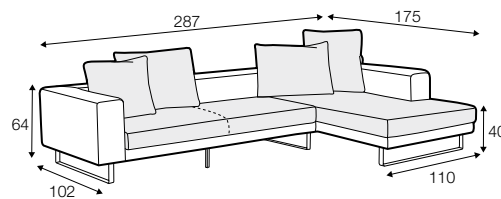

set 6 right / or left
2,5 seater left / or right + chaiselongue short right / or left
back cushion 54x54 and 2x back cushion 72x54
and back cushion with roll 58x68