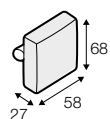

3 seater left / or right
back cushion 54x54 and 72x54

3 seater without armrests
back cushion 54x54 and 72x54

chaiselongue right / or left
back cushion 72x54
and back cushion with roll 58x68

chaiselongue short right / or left
back cushion 72x54
and back cushion with roll 58x68

extra dimensions

depth of seat

depth of seat
without cushions

accessories

back cushion
with roll 58x68
foam&mix (foam and silicon)

back cushion
with roll 68x68
foam

back cushion
72x54
mix (foam and silicon)