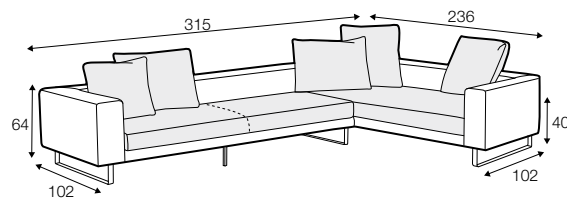

set 4 left / or right
3 seater left / or right + 3 seater
2x back cushion 54x54 and 3x back cushion 72x54