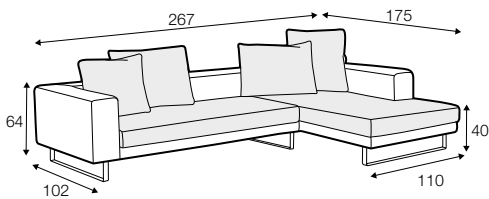

set 5 right / or left
2 seater left / or right + chaiselongue short right / or left
back cushion 54x54 and 2x back cushion 72x54
and back cushion with roll 58x68