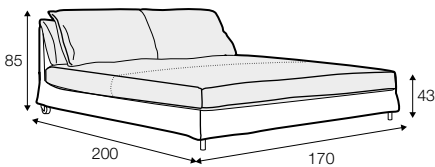

COVERS

fabric

standard

loose

Not available for UK market.

footstool 100x80

armchair

2 seater

3 seater

4 seater

daybed

extra dimensions

depth of seat

accessories

additional outdoor cover
for all elements
example 4 seater cover

legs