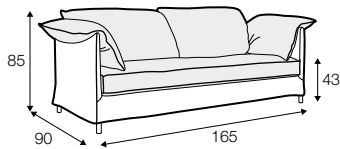

COVERS

fabric

standard

loose

Not available for UK market.

footstool 100x80

armchair

2 seater

3 seater

4 seater

daybed

extra dimensions

depth of seat

accessories

additional outdoor cover
for all elements
example 4 seater cover

legs