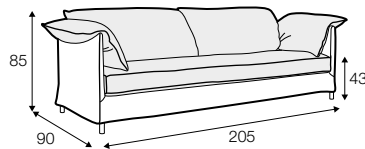

COVERS

fabric

standard

loose

Not available for UK market.

footstool 100x80

armchair

2 seater

3 seater

4 seater

daybed

extra dimensions

depth of seat

accessories

additional outdoor cover
for all elements
example 4 seater cover

legs