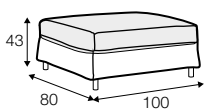

COVERS

fabric

standard

loose

Not available for UK market.

footstool 100x80

armchair

2 seater

3 seater

4 seater

daybed

extra dimensions

depth of seat

accessories

additional outdoor cover
for all elements
example 4 seater cover

legs