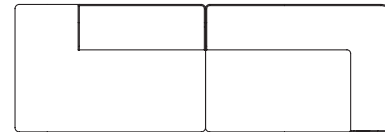

Eave Modular Sofa, 86

Corner, 129

W: 129 cm / 50.7"

Corner, 172

W: 172 cm / 67.8"

Open End

W: 129 cm / 50.7"

Chaise Longue

W: 129 cm / 50.7"

Combination Ideas

Eave offers unlimited combinations. Available individually, each module can be configured to suit your style and needs. Be inspired to create yours.

1 × Eave Modular Sofa 86, Corner, 129, Left
1 × Eave Modular Sofa 86, Open End, Right

1 × Eave Modular Sofa 86, Corner, 129, Left
1 × Eave Modular Sofa 86, Chaise Lounge, Right

1 × Eave Modular Sofa 86, Chaise Lounge, Left
1 × Eave Modular Sofa 86, Corner, 129, Right

1 × Eave Modular Sofa 86, Open End, Left
1 × Eave Modular Sofa 86, Corner, 129, Right