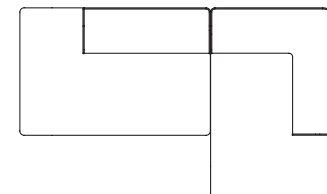

1 × Eave Modular Sofa 86, Open End, Left
1 × Eave Modular Sofa 86, Chaise Lounge, Right