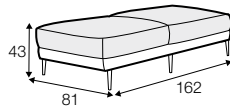

STD standard

CLS classic

FC fixed

modular system

All elements available also as freestanding elements.

armchair

footstool 80x60

2 seater

3 seater

seat elements

seat element 80

seat element 160

seat element 240

unlimited possibilities of combinations - below example arrangements

2x seat element 160
+ 5x armrests
+ 3x cushion 81

2x seat element 160
+ seat element 80
+ 5x armrests
+ 3x cushion 81

extra dimensions

depth of seat

accessories

cushion 81x48

cushion 67x48

armrest/backrest
available in loose cover

legs

no. 128
aluminium
or aluminium
painted black