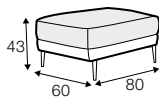

STD standard

CLS classic

FC fixed

modular system

All elements available also as freestanding elements.

armchair

footstool 80x60

2 seater

3 seater

seat elements

seat element 80

seat element 160

seat element 240

unlimited possibilities of combinations - below example arrangements

2x seat element 160
+ 5x armrests
+ 3x cushion 81

2x seat element 160
+ seat element 80
+ 5x armrests
+ 3x cushion 81