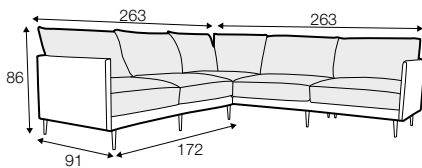

3 seater

seat elements

seat element 80

seat element 160

seat element 240

unlimited possibilities of combinations - below example arrangements

2x seat element 160
+ 5x armrests
+ 3x cushion 81

2x seat element 160
+ seat element 80
+ 5x armrests
+ 3x cushion 81

2x seat element 160
+ seat element 80
+ 8x armrests
+ 5x cushion 81
+ cushion 67

seat element 160
+ 2x seat element 80
+ 7x armrests
+ 4x cushion 81
+ cushion 67

3x seat element 160
+ seat element 80
+ 6x armrests
+ 2x cushion 67
+ 4x cushion 81

extra dimensions

depth of seat

accessories

cushion 81x48

cushion 67x48

armrest/backrest
available in loose cover

legs

no. 128
aluminium
or aluminium
painted black