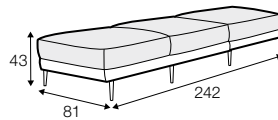

3 seater

seat elements

seat element 80

seat element 160

seat element 240

unlimited possibilities of combinations - below example arrangements

2x seat element 160
+ 5x armrests
+ 3x cushion 81

2x seat element 160
+ seat element 80
+ 5x armrests
+ 3x cushion 81

2x seat element 160
+ seat element 80
+ 8x armrests
+ 5x cushion 81
+ cushion 67

seat element 160
+ 2x seat element 80
+ 7x armrests
+ 4x cushion 81
+ cushion 67

3x seat element 160
+ seat element 80
+ 6x armrests
+ 2x cushion 67
+ 4x cushion 81

extra dimensions

depth of seat

accessories

cushion 81x48

cushion 67x48

armrest/backrest
available in loose cover

legs

no. 128
aluminium
or aluminium
painted black