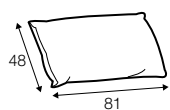

3 seater

seat elements

seat element 80

seat element 160

seat element 240

unlimited possibilities of combinations - below example arrangements

2x seat element 160
+ 5x armrests
+ 3x cushion 81

2x seat element 160
+ seat element 80
+ 5x armrests
+ 3x cushion 81

2x seat element 160
+ seat element 80
+ 8x armrests
+ 5x cushion 81
+ cushion 67

seat element 160
+ 2x seat element 80
+ 7x armrests
+ 4x cushion 81
+ cushion 67

3x seat element 160
+ seat element 80
+ 6x armrests
+ 2x cushion 67
+ 4x cushion 81

extra dimensions

depth of seat

accessories

cushion 81x48

cushion 67x48

armrest/backrest
available in loose cover

legs

no. 128
aluminium
or aluminium
painted black