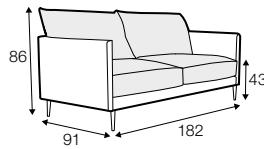

STD standard

CLS classic

FC fixed

modular system

All elements available also as freestanding elements.

armchair

footstool 80x60

2 seater

3 seater

seat elements

seat element 80

seat element 160

seat element 240

unlimited possibilities of combinations - below example arrangements

2x seat element 160
+ 5x armrests
+ 3x cushion 81

2x seat element 160
+ seat element 80
+ 5x armrests
+ 3x cushion 81