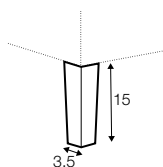

extra dimensions

depth of seat

accessories

cushion 81x48

cushion 67x48

armrest/backrest
available in loose cover

legs

no. 128
aluminium
or aluminium
painted black