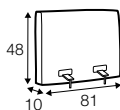

2x seat element 160
+ seat element 80
+ 8x armrests
+ 5x cushion 81
+ cushion 67

seat element 160
+ 2x seat element 80
+ 7x armrests
+ 4x cushion 81
+ cushion 67

3x seat element 160
+ seat element 80
+ 6x armrests
+ 2x cushion 67
+ 4x cushion 81

extra dimensions

depth of seat

accessories

cushion 81x48

cushion 67x48

armrest/backrest
available in loose cover

legs

no. 128
aluminium
or aluminium
painted black