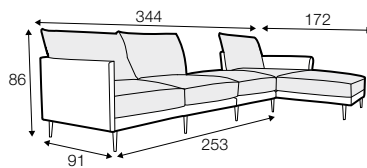

3 seater

seat elements

seat element 80

seat element 160

seat element 240

unlimited possibilities of combinations - below example arrangements

2x seat element 160
+ 5x armrests
+ 3x cushion 81

2x seat element 160
+ seat element 80
+ 5x armrests
+ 3x cushion 81

2x seat element 160
+ seat element 80
+ 8x armrests
+ 5x cushion 81
+ cushion 67

seat element 160
+ 2x seat element 80
+ 7x armrests
+ 4x cushion 81
+ cushion 67

3x seat element 160
+ seat element 80
+ 6x armrests
+ 2x cushion 67
+ 4x cushion 81

extra dimensions

depth of seat

accessories

cushion 81x48

cushion 67x48

armrest/backrest
available in loose cover

legs

no. 128
aluminium
or aluminium
painted black