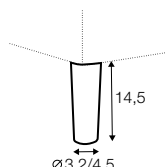

no. 153
wood