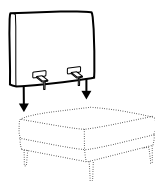

2x seat element 160
+ seat element 80
+ 8x armrests
+ 5x cushion 81
+ cushion 67

seat element 160
+ 2x seat element 80
+ 7x armrests
+ 4x cushion 81
+ cushion 67

3x seat element 160
+ seat element 80
+ 6x armrests
+ 2x cushion 67
+ 4x cushion 81

extra dimensions

depth of seat

accessories

cushion 81x48

cushion 67x48

armrest/backrest
available in loose cover

legs

no. 128
aluminium
or aluminium
painted black