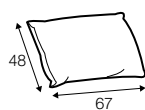

3 seater

seat elements

seat element 80

seat element 160

seat element 240

unlimited possibilities of combinations - below example arrangements

2x seat element 160
+ 5x armrests
+ 3x cushion 81

2x seat element 160
+ seat element 80
+ 5x armrests
+ 3x cushion 81

2x seat element 160
+ seat element 80
+ 8x armrests
+ 5x cushion 81
+ cushion 67

seat element 160
+ 2x seat element 80
+ 7x armrests
+ 4x cushion 81
+ cushion 67

3x seat element 160
+ seat element 80
+ 6x armrests
+ 2x cushion 67
+ 4x cushion 81

extra dimensions

depth of seat

accessories

cushion 81x48

cushion 67x48

armrest/backrest
available in loose cover

legs

no. 128
aluminium
or aluminium
painted black