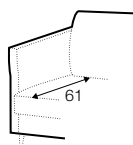

3 seater

seat elements

seat element 80

seat element 160

seat element 240

unlimited possibilities of combinations - below example arrangements

2x seat element 160
+ 5x armrests
+ 3x cushion 81

2x seat element 160
+ seat element 80
+ 5x armrests
+ 3x cushion 81

2x seat element 160
+ seat element 80
+ 8x armrests
+ 5x cushion 81
+ cushion 67

seat element 160
+ 2x seat element 80
+ 7x armrests
+ 4x cushion 81
+ cushion 67

3x seat element 160
+ seat element 80
+ 6x armrests
+ 2x cushion 67
+ 4x cushion 81

extra dimensions

depth of seat

accessories

cushion 81x48

cushion 67x48

armrest/backrest
available in loose cover

legs

no. 128
aluminium
or aluminium
painted black