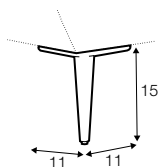

extra dimensions

depth of seat

accessories

cushion 81x48

cushion 67x48

armrest/backrest
available in loose cover

legs

no. 128
aluminium
or aluminium
painted black