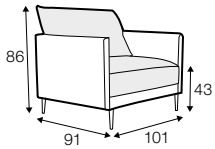

STD standard

CLS classic

FC fixed

modular system

All elements available also as freestanding elements.

armchair

footstool 80x60

2 seater

3 seater

seat elements

seat element 80

seat element 160

seat element 240

unlimited possibilities of combinations - below example arrangements

2x seat element 160
+ 5x armrests
+ 3x cushion 81

2x seat element 160
+ seat element 80
+ 5x armrests
+ 3x cushion 81