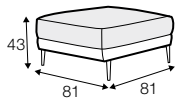

STD standard

CLS classic

FC fixed

modular system

All elements available also as freestanding elements.

armchair

footstool 80x60

2 seater

3 seater

seat elements

seat element 80

seat element 160

seat element 240

unlimited possibilities of combinations - below example arrangements

2x seat element 160
+ 5x armrests
+ 3x cushion 81

2x seat element 160
+ seat element 80
+ 5x armrests
+ 3x cushion 81