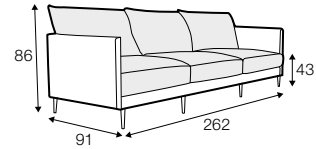

STD standard

CLS classic

FC fixed

modular system

All elements available also as freestanding elements.

armchair

footstool 80x60

2 seater

3 seater

seat elements

seat element 80

seat element 160

seat element 240

unlimited possibilities of combinations - below example arrangements

2x seat element 160
+ 5x armrests
+ 3x cushion 81

2x seat element 160
+ seat element 80
+ 5x armrests
+ 3x cushion 81