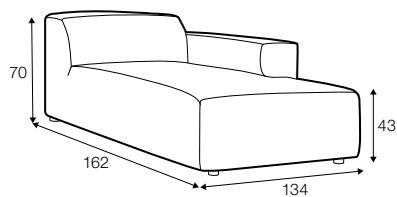

fixed

SPECIAL

modular system

3 seater

set 1 right / or left

element 134x102 left or / right + chaiselongue right / or left

modular system

elements of the modular system

3 seater left / or right

3 seater without armrests

element 134x102 left / ro right

element 112x102 without armrests

corner 90°

chaiselongue right / or left

bench 145x102 lef or right

extra dimensions

depth of seat

accessories

ravioli deco
cushion
55x55

ravioli deco
cushion
45x45

ravioli deco
cushion
65x35

cushion 55x55
box bordered

cushion 45x45
box bordered

legs