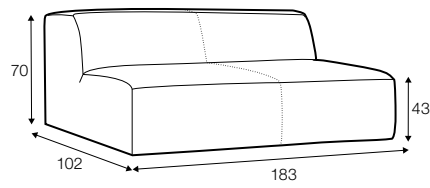

fixed

SPECIAL

modular system

3 seater

set 1 right / or left

element 134x102 left or / right + chaiselongue right / or left

modular system

elements of the modular system

3 seater left / or right

3 seater without armrests

element 134x102 left / ro right

element 112x102 without armrests

corner 90°

chaiselongue right / or left

bench 145x102 lef or right

extra dimensions