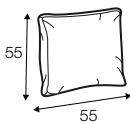

3 seater left / or right

3 seater without armrests

element 134x102 left / ro right

element 112x102 without armrests

corner 90°

chaiselongue right / or left

bench 145x102 lef or right

extra dimensions

depth of seat

accessories

ravioli deco
cushion
55x55

ravioli deco
cushion
45x45

ravioli deco
cushion
65x35

cushion 55x55
box bordered

cushion 45x45
box bordered

legs