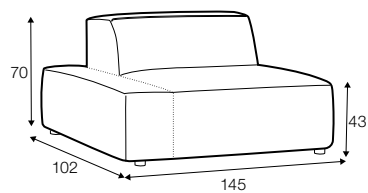

3 seater left / or right

3 seater without armrests

element 134x102 left / ro right

element 112x102 without armrests

corner 90°

chaiselongue right / or left

bench 145x102 lef or right

extra dimensions

depth of seat

accessories

ravioli deco
cushion
55x55

ravioli deco
cushion
45x45

ravioli deco
cushion
65x35

cushion 55x55
box bordered

cushion 45x45
box bordered

legs