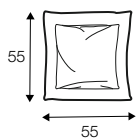

3 seater left / or right

3 seater without armrests

element 134x102 left / ro right

element 112x102 without armrests

corner 90°

chaiselongue right / or left

bench 145x102 lef or right

extra dimensions

depth of seat

accessories

ravioli deco
cushion
55x55

ravioli deco
cushion
45x45

ravioli deco
cushion
65x35

cushion 55x55
box bordered

cushion 45x45
box bordered

legs