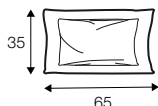

3 seater left / or right

3 seater without armrests

element 134x102 left / ro right

element 112x102 without armrests

corner 90°

chaiselongue right / or left

bench 145x102 lef or right

extra dimensions

depth of seat

accessories

ravioli deco
cushion
55x55

ravioli deco
cushion
45x45

ravioli deco
cushion
65x35

cushion 55x55
box bordered

cushion 45x45
box bordered

legs