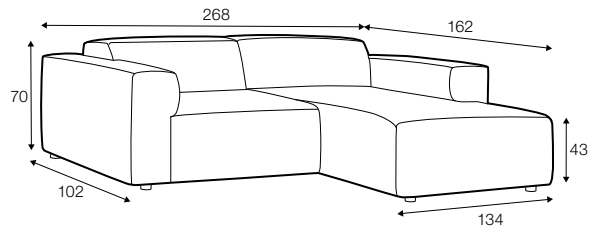

fixed

SPECIAL

modular system

3 seater

set 1 right / or left

element 134x102 left or / right + chaiselongue right / or left

modular system

elements of the modular system

3 seater left / or right

3 seater without armrests

element 134x102 left / ro right

element 112x102 without armrests

corner 90°

chaiselongue right / or left

bench 145x102 lef or right

extra dimensions