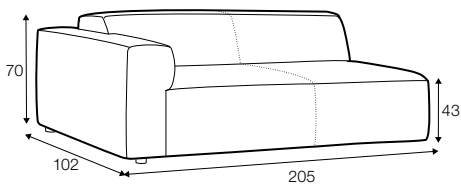

fixed

SPECIAL

modular system

3 seater

set 1 right / or left

element 134x102 left or / right + chaiselongue right / or left

modular system

elements of the modular system

3 seater left / or right

3 seater without armrests

element 134x102 left / ro right

element 112x102 without armrests

corner 90°

chaiselongue right / or left

bench 145x102 lef or right

extra dimensions