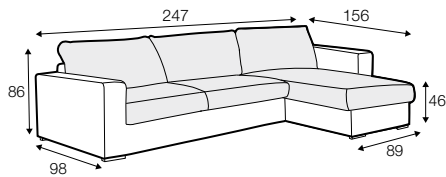

STD standard

LUX lux

CLS classic

FC fixed

modular system

footstool 90x70

2 seater

3 seater

4 seater divided

set 1 right / or left
2 seater left / or right
+ chaiselongue right / or left

set 2 right / or left
3 seater left / or right
+ chaiselongue wide right / or left

set 3 right / or left
2 seater left / or right + divan right / or left