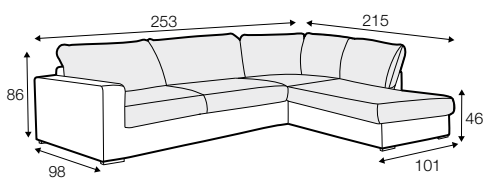

STD standard

LUX lux

CLS classic

FC fixed

modular system

footstool 90x70

2 seater

3 seater

4 seater divided

set 1 right / or left
2 seater left / or right
+ chaiselongue right / or left

set 2 right / or left
3 seater left / or right
+ chaiselongue wide right / or left

set 3 right / or left
2 seater left / or right + divan right / or left