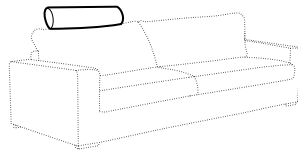

4 seater divided

set 1 right / or left
2 seater left / or right
+ chaiselongue right / or left

set 2 right / or left
3 seater left / or right
+ chaiselongue wide right / or left

set 3 right / or left
2 seater left / or right + divan right / or left

set 4 right / or left
3 seater left / or right + divan right / or left

set 5 right / or left
3 seater left / or right + corner 90°
+ 2 seater right / or left

modular system

elements of the modular system

2 seater left / or right

3 seater left / or right

element 125 left / or right

armchair without
armrests

chaiselongue right / or left

chaiselongue wide
right / or left

corner 90°

divan right / or left

extra dimensions

depth of seat

accessories

headrest L-62

headrest L-77

armrest protection

endpart left / or right

legs