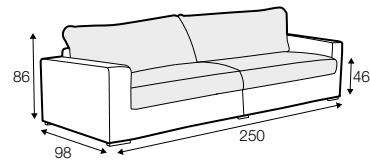

STD standard

LUX lux

CLS classic

FC fixed

modular system

footstool 90x70

2 seater

3 seater

4 seater divided

set 1 right / or left
2 seater left / or right
+ chaiselongue right / or left

set 2 right / or left
3 seater left / or right
+ chaiselongue wide right / or left

set 3 right / or left
2 seater left / or right + divan right / or left