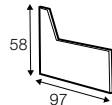

set 4 right / or left
3 seater left / or right + divan right / or left

set 5 right / or left
3 seater left / or right + corner 90°
+ 2 seater right / or left

modular system

elements of the modular system

2 seater left / or right

3 seater left / or right

element 125 left / or right

armchair without
armrests

chaiselongue right / or left

chaiselongue wide
right / or left

corner 90°

divan right / or left

extra dimensions

depth of seat

accessories

headrest L-62

headrest L-77

armrest protection

endpart left / or right

legs