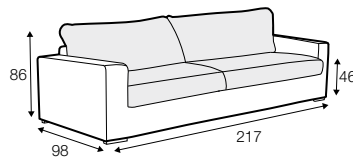

STD standard

LUX lux

CLS classic

FC fixed

modular system

footstool 90x70

2 seater

3 seater

4 seater divided

set 1 right / or left
2 seater left / or right
+ chaiselongue right / or left

set 2 right / or left
3 seater left / or right
+ chaiselongue wide right / or left

set 3 right / or left
2 seater left / or right + divan right / or left