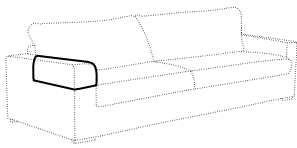

4 seater divided

set 1 right / or left
2 seater left / or right
+ chaiselongue right / or left

set 2 right / or left
3 seater left / or right
+ chaiselongue wide right / or left

set 3 right / or left
2 seater left / or right + divan right / or left

set 4 right / or left
3 seater left / or right + divan right / or left

set 5 right / or left
3 seater left / or right + corner 90°
+ 2 seater right / or left

modular system

elements of the modular system

2 seater left / or right

3 seater left / or right

element 125 left / or right

armchair without
armrests

chaiselongue right / or left

chaiselongue wide
right / or left

corner 90°

divan right / or left

extra dimensions

depth of seat

accessories

headrest L-62

headrest L-77

armrest protection

endpart left / or right

legs