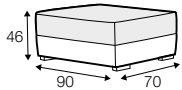

STD standard

LUX lux

CLS classic

FC fixed

modular system

footstool 90x70

2 seater

3 seater

4 seater divided

set 1 right / or left
2 seater left / or right
+ chaiselongue right / or left

set 2 right / or left
3 seater left / or right
+ chaiselongue wide right / or left

set 3 right / or left
2 seater left / or right + divan right / or left