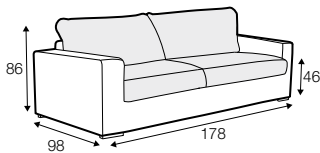

STD standard

LUX lux

CLS classic

FC fixed

modular system

footstool 90x70

2 seater

3 seater

4 seater divided

set 1 right / or left
2 seater left / or right
+ chaiselongue right / or left

set 2 right / or left
3 seater left / or right
+ chaiselongue wide right / or left

set 3 right / or left
2 seater left / or right + divan right / or left