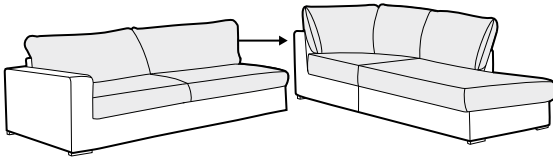

STD standard

LUX lux

CLS classic

FC fixed

modular system

footstool 90x70

2 seater

3 seater

4 seater divided

set 1 right / or left
2 seater left / or right
+ chaiselongue right / or left

set 2 right / or left
3 seater left / or right
+ chaiselongue wide right / or left

set 3 right / or left
2 seater left / or right + divan right / or left

set 4 right / or left
3 seater left / or right + divan right / or left

set 5 right / or left
3 seater left / or right + corner 90°
+ 2 seater right / or left

modular system

elements of the modular system

2 seater left / or right

3 seater left / or right

element 125 left / or right

armchair without
armrests

chaiselongue right / or left

chaiselongue wide
right / or left

corner 90°

divan right / or left