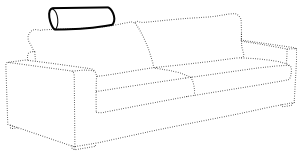

4 seater divided

set 1 right / or left
2 seater left / or right
+ chaiselongue right / or left

set 2 right / or left
3 seater left / or right
+ chaiselongue wide right / or left

set 3 right / or left
2 seater left / or right + divan right / or left

set 4 right / or left
3 seater left / or right + divan right / or left

set 5 right / or left
3 seater left / or right + corner 90°
+ 2 seater right / or left

modular system

elements of the modular system

2 seater left / or right

3 seater left / or right

element 125 left / or right

armchair without
armrests

chaiselongue right / or left

chaiselongue wide
right / or left

corner 90°

divan right / or left

extra dimensions

depth of seat

accessories

headrest L-62

headrest L-77

armrest protection

endpart left / or right

legs