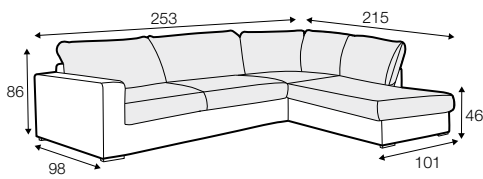

STD standard

LUX lux

CLS classic

FC fixed

modular system

footstool 90x70

2 seater

3 seater

4 seater divided

set 1 right / or left
2 seater left / or right
+ chaiselongue right / or left

set 2 right / or left
3 seater left / or right
+ chaiselongue wide right / or left

set 3 right / or left
2 seater left / or right + divan right / or left