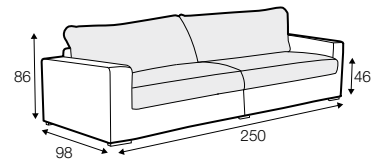

STD standard

LUX lux

CLS classic

FC fixed

modular system

footstool 90x70

2 seater

3 seater

4 seater divided

set 1 right / or left
2 seater left / or right
+ chaiselongue right / or left

set 2 right / or left
3 seater left / or right
+ chaiselongue wide right / or left

set 3 right / or left
2 seater left / or right + divan right / or left