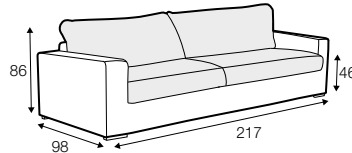

STD standard

LUX lux

CLS classic

FC fixed

modular system

footstool 90x70

2 seater

3 seater

4 seater divided

set 1 right / or left
2 seater left / or right
+ chaiselongue right / or left

set 2 right / or left
3 seater left / or right
+ chaiselongue wide right / or left

set 3 right / or left
2 seater left / or right + divan right / or left