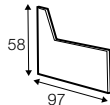

set 4 right / or left
3 seater left / or right + divan right / or left

set 5 right / or left
3 seater left / or right + corner 90°
+ 2 seater right / or left

modular system

elements of the modular system

2 seater left / or right

3 seater left / or right

element 125 left / or right

armchair without
armrests

chaiselongue right / or left

chaiselongue wide
right / or left

corner 90°

divan right / or left

extra dimensions

depth of seat

accessories

headrest L-62

headrest L-77

armrest protection

endpart left / or right

legs