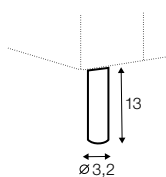

depth of seat

accessories

roll cushion

cushion 65x52

legs

no. 195
metal chrome,
painted black

no. 196
wood