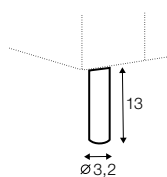

depth of seat

accessories

roll cushion

cushion 65x52

legs

no. 195
metal chrome,
painted black

no. 196
wood