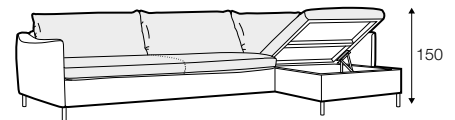

CLS classic

COVERS

FC fixed

SPECIAL

sofa bed

Two mattresses available: memory foam and cold foam
Mechanism lift-up (with rollers) available only for 2,5 seater and 3 seater

2,5 seater sofa bed

3 seater sofa bed

set 1 right / or left

2,5 seater sofa bed left / or right + chaiselongue with box right / or left

set 2 right / or left

3 seater sofa bed left / or right + chaiselongue wide with box right / or left

extra dimensions