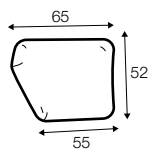

set 1 right / or left

2,5 seater sofa bed left / or right + chaiselongue with box right / or left

set 2 right / or left

3 seater sofa bed left / or right + chaiselongue wide with box right / or left

extra dimensions

depth of seat

accessories

roll cushion

cushion 65x52

legs

no. 195
metal chrome,
painted black

no. 196
wood