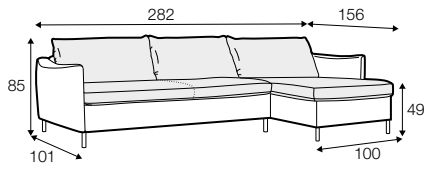

CLS classic

COVERS

FC fixed

SPECIAL

sofa bed

Two mattresses available: memory foam and cold foam
Mechanism lift-up (with rollers) available only for 2,5 seater and 3 seater

2,5 seater sofa bed

3 seater sofa bed

set 1 right / or left

2,5 seater sofa bed left / or right + chaiselongue with box right / or left

set 2 right / or left

3 seater sofa bed left / or right + chaiselongue wide with box right / or left

extra dimensions