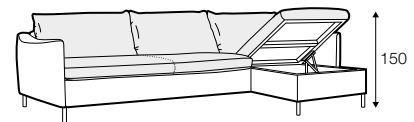

CLS classic

COVERS

FC fixed

SPECIAL

sofa bed

Two mattresses available: memory foam and cold foam
Mechanism lift-up (with rollers) available only for 2,5 seater and 3 seater

2,5 seater sofa bed

3 seater sofa bed

set 1 right / or left

2,5 seater sofa bed left / or right + chaiselongue with box right / or left

set 2 right / or left

3 seater sofa bed left / or right + chaiselongue wide with box right / or left

extra dimensions