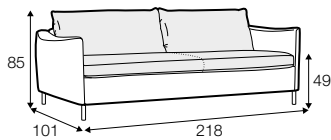

CLS classic

COVERS

FC fixed

SPECIAL

sofa bed

Two mattresses available: memory foam and cold foam
Mechanism lift-up (with rollers) available only for 2,5 seater and 3 seater

2,5 seater sofa bed

3 seater sofa bed

set 1 right / or left

2,5 seater sofa bed left / or right + chaiselongue with box right / or left

set 2 right / or left

3 seater sofa bed left / or right + chaiselongue wide with box right / or left

extra dimensions