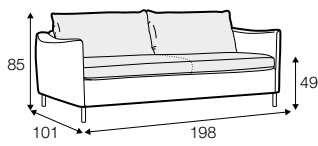

CLS classic

COVERS

FC fixed

SPECIAL

sofa bed

Two mattresses available: memory foam and cold foam
Mechanism lift-up (with rollers) available only for 2,5 seater and 3 seater

2,5 seater sofa bed

3 seater sofa bed

set 1 right / or left

2,5 seater sofa bed left / or right + chaiselongue with box right / or left

set 2 right / or left

3 seater sofa bed left / or right + chaiselongue wide with box right / or left

extra dimensions