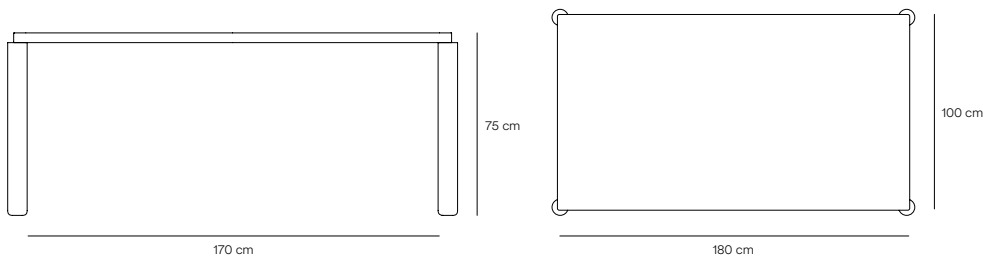

Atlas Table

Simulating to remain in a constant balance, the Atlas table is a robust and resistant piece of furniture, where contrasts appearances and concepts coexist in it, giving it a unique appeal.

Atlas rectangular table has 4 legs with a slight offset, cylindrical shape, which support the rectangular top.

Designed by Cambres Design

Measures

Models

13699_TE

1371L_TE

Finishes

Legs' structure Solid wood

Light natural