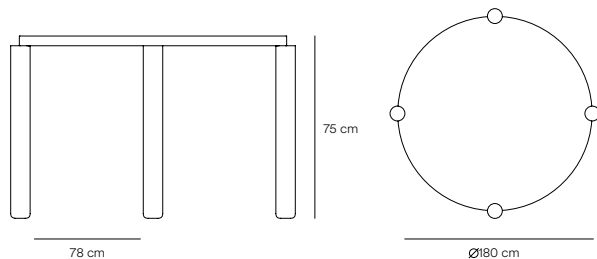

Atlas Table

Simulating to remain in a constant balance, the Atlas table is a robust and resistant piece of furniture, where contrasts appearances and concepts coexist in it, giving it a unique appeal.

Atlas round table has 4 legs with a slight offset, cylindrical shape, which support the rectangular top.

Designed by Cambres Design

Measures

Models

13712_TE

13713_TE

Finishes

Estructura patas. Solid wood

Table top. Ash veneer