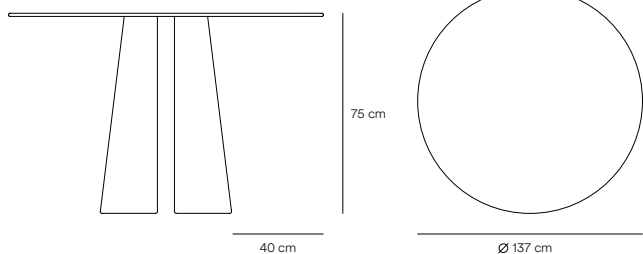

Cep Table

Cep table set, is simple and minimalist, where the outmost of the construction process of the pieces have been sought: the curved wood.

With only two symmetrical parts, Cep's base is generated on which the top board rests, creating simple tables that highlight the nobility of the wood and caring details of this collection.

Designed by Cambres Design

Measures

Models

13693_TE

13694_TE

Finishes

Legs structure. Ash veneer

Oak