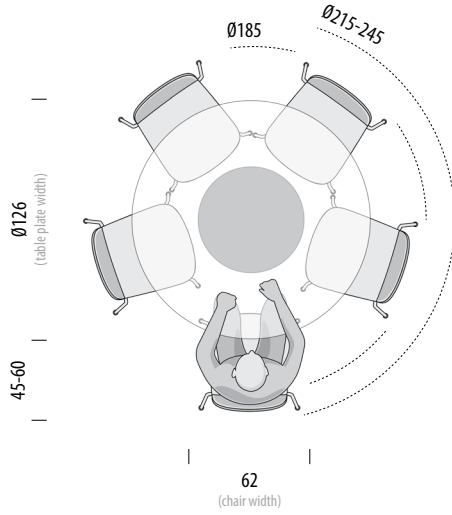

## Seating overview - Fawn Chair

0cm 100 140 160 180 200 220 240

Scale: 1:40

Version: 28-3-2024

**Fawn Chair**  
W: 48, D: 48, H: 75

5 chairs

Deepest chair fit area:  
Ø175 cm

Optimum seating area:  
Ø215-245 cm

**Fawn Chair**  
W: 48, D: 48, H: 75

6 chairs

Deepest chair fit area:  
Ø185 cm

Optimum seating area:  
Ø215-245 cm

## Seating overview - Book Side Chair

0cm 100 140 160 180 200 220 240

Scale: 1:40

Version: 28-3-2024

**Book Side Chair**  
W: 53,5, D: 51,5, H: 83

5 chairs

Deepest chair fit area:  
Ø185 cm

Optimum seating area:  
Ø215-245 cm

**Book Side Chair**  
W: 53,5, D: 51,5, H: 83

6 chairs

Deepest chair fit area:  
Ø205 cm

Optimum seating area:  
Ø215-245 cm