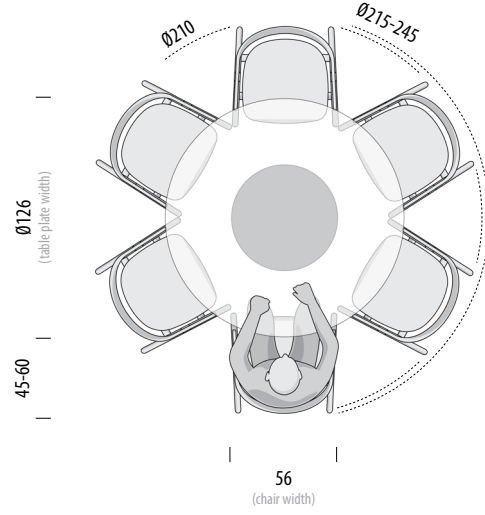

Optimum seating area:  
Ø215-245 cm

**Muna Chair**  
W: 53, D: 53, H: 75

6 chairs

Deepest chair fit area:  
Ø200 cm

Optimum seating area:  
Ø215-245 cm

# Mushroom Round Table Ø126

## Seating overview - Ava Chair

0cm 100 140 160 180 200 220 240

Scale: 1:40

Version: 28-3-2024

**Ava Chair**  
W: 56, D: 53, H: 77

5 chairs

Deepest chair fit area:  
Ø190 cm

Optimum seating area:  
Ø215-245 cm

**Ava Chair**  
W: 56, D: 53, H: 77

6 chairs

Deepest chair fit area:  
Ø210 cm

Optimum seating area:  
Ø215-245 cm