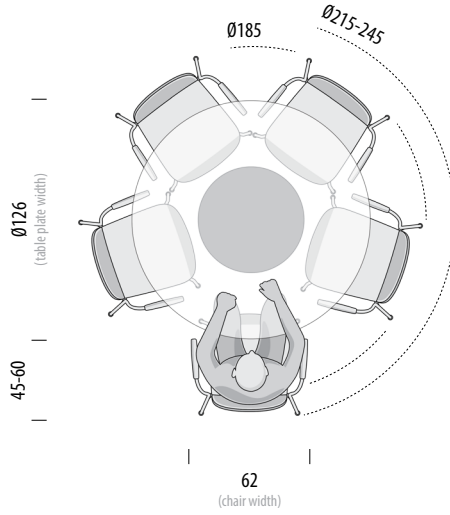

**Fawn Chair**  
W: 48, D: 48, H: 75

6 chairs

Deepest chair fit area:  
Ø185 cm

Optimum seating area:  
Ø215-245 cm

# Mushroom Round Table Ø126

## Seating overview - Book Armchair

0cm 100 140 160 180 200 220 240

Scale: 1:40

Version: 28-3-2024

**Book Armchair**  
W: 62, D: 53, H: 83

5 chairs

Deepest chair fit area:  
Ø185 cm

Optimum seating area:  
Ø215-245 cm

**Book Armchair**  
W: 62, D: 53, H: 83

6 chairs

Deepest chair fit area:  
Ø205 cm

Optimum seating area:  
Ø215-245 cm