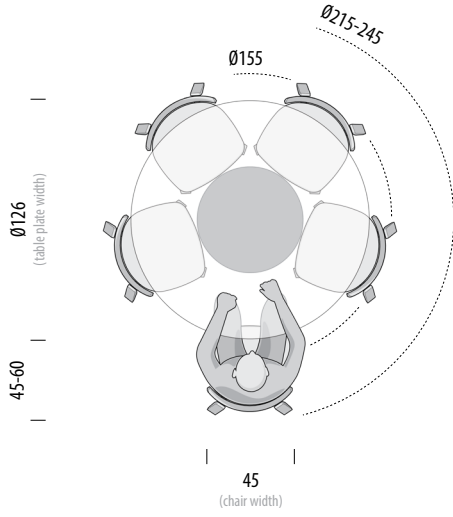

## Basic info

**Design** Mustafa Čohadžić

**Product size** W: Ø126, H: 75

**Package 1 - Plate** W: 133, D: 132,5, H: 6

**Package 2 - Base** W: 58, D: 58,5, H: 80

**Volume** 0,38 m<sup>3</sup>

**Net weight** 40,4 kg

## Seating overview - Nora Chair

0cm 100 140 160 180 200 220 240

Scale: 1:40

Version: 28-3-2024

**Nora Chair**  
W: 45, D: 47, H: 79

5 chairs

Deepest chair fit area:  
Ø155 cm

Optimum seating area:  
Ø215-245 cm

**Nora Chair**  
W: 45, D: 47, H: 79

6 chairs

Deepest chair fit area:  
Ø170 cm

Optimum seating area:  
Ø215-245 cm

## Seating overview - Fawn Chair

0cm 100 140 160 180 200 220 240

Scale: 1:40

Version: 28-3-2024

**Fawn Chair**  
W: 48, D: 48, H: 75

5 chairs

Deepest chair fit area:  
Ø175 cm

Optimum seating area:  
Ø215-245 cm