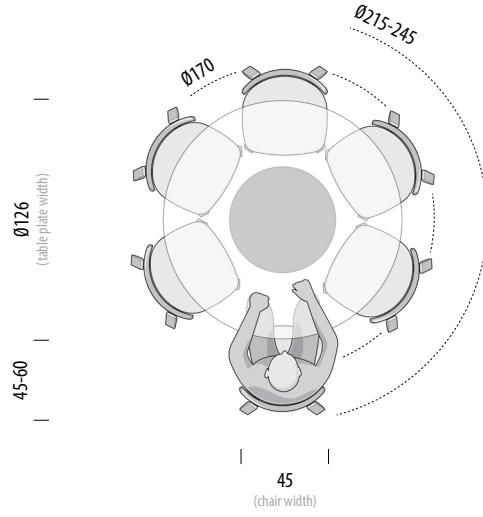

## Basic info

**Design** Mustafa Čohadžić

**Product size** W: Ø126, H: 75

**Package 1 - Plate** W: 133, D: 132,5, H: 6

**Package 2 - Base** W: 58, D: 58,5, H: 80

**Volume** 0,38 m<sup>3</sup>

**Net weight** 40,4 kg

## Seating overview - Nora Chair

0cm 100 140 160 180 200 220 240

Scale: 1:40

Version: 28-3-2024

**Nora Chair**  
W: 45, D: 47, H: 79

5 chairs

Deepest chair fit area:  
Ø155 cm

Optimum seating area:  
Ø215-245 cm

**Nora Chair**  
W: 45, D: 47, H: 79

6 chairs

Deepest chair fit area:  
Ø170 cm

Optimum seating area:  
Ø215-245 cm

## Seating overview - Fawn Chair

0cm 100 140 160 180 200 220 240

Scale: 1:40

Version: 28-3-2024

**Fawn Chair**  
W: 48, D: 48, H: 75

5 chairs

Deepest chair fit area:  
Ø175 cm

Optimum seating area:  
Ø215-245 cm