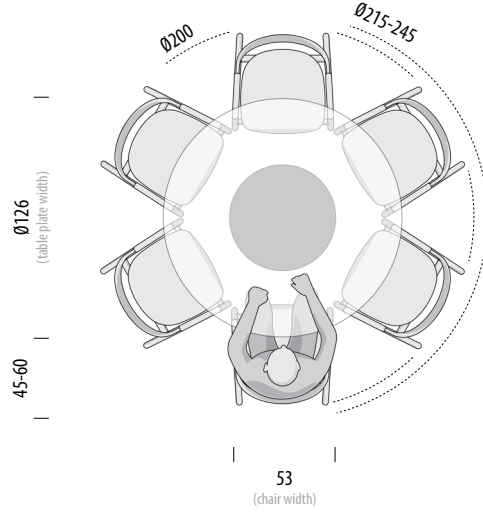

# Mushroom Round Table Ø126

Seating overview - Muna Chair

0cm 100 140 160 180 200 220 240

Scale: 1:40

Version: 28-3-2024

**Muna Chair**  
W: 53, D: 53, H: 75

5 chairs

Deepest chair fit area:  
Ø185 cm

Optimum seating area:  
Ø215-245 cm

**Muna Chair**  
W: 53, D: 53, H: 75

6 chairs

Deepest chair fit area:  
Ø200 cm

Optimum seating area:  
Ø215-245 cm

# Mushroom Round Table Ø126

## Seating overview - Ava Chair

0cm 100 140 160 180 200 220 240

Scale: 1:40

Version: 28-3-2024

**Ava Chair**  
W: 56, D: 53, H: 77

5 chairs

Deepest chair fit area:  
Ø190 cm

Optimum seating area:  
Ø215-245 cm