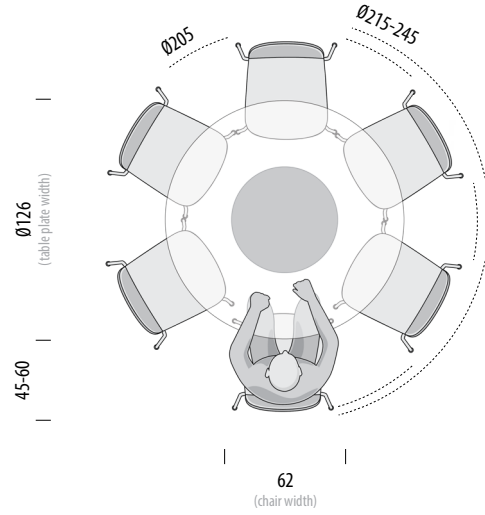

## Seating overview - Fawn Chair

0cm 100 140 160 180 200 220 240

Scale: 1:40

Version: 28-3-2024

**Fawn Chair**  
W: 48, D: 48, H: 75

5 chairs

Deepest chair fit area:  
Ø175 cm

Optimum seating area:  
Ø215-245 cm

**Fawn Chair**  
W: 48, D: 48, H: 75

6 chairs

Deepest chair fit area:  
Ø185 cm

Optimum seating area:  
Ø215-245 cm

## Seating overview - Book Side Chair

0cm 100 140 160 180 200 220 240

Scale: 1:40

Version: 28-3-2024

**Book Side Chair**  
W: 53,5, D: 51,5, H: 83

5 chairs

Deepest chair fit area:  
Ø185 cm

Optimum seating area:  
Ø215-245 cm

**Book Side Chair**  
W: 53,5, D: 51,5, H: 83

6 chairs

Deepest chair fit area:  
Ø205 cm

Optimum seating area:  
Ø215-245 cm