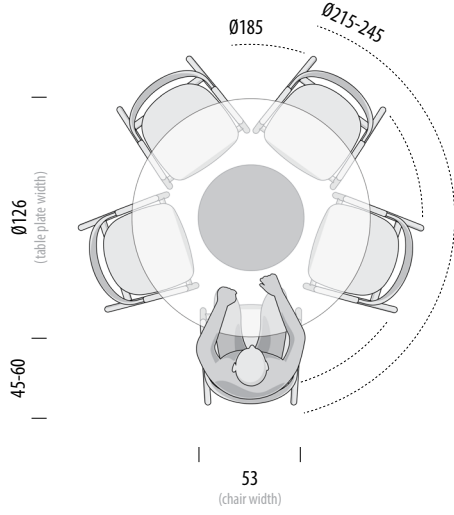

## Seating overview - Book Armchair

0cm 100 140 160 180 200 220 240

Scale: 1:40

Version: 28-3-2024

**Book Armchair**  
W: 62, D: 53, H: 83

5 chairs

Deepest chair fit area:  
Ø185 cm

Optimum seating area:  
Ø215-245 cm

**Book Armchair**  
W: 62, D: 53, H: 83

6 chairs

Deepest chair fit area:  
Ø205 cm

Optimum seating area:  
Ø215-245 cm

# Mushroom Round Table Ø126

Seating overview - Muna Chair

0cm 100 140 160 180 200 220 240

Scale: 1:40

Version: 28-3-2024

**Muna Chair**  
W: 53, D: 53, H: 75

5 chairs

Deepest chair fit area:  
Ø185 cm

Optimum seating area:  
Ø215-245 cm

**Muna Chair**  
W: 53, D: 53, H: 75

6 chairs

Deepest chair fit area:  
Ø200 cm

Optimum seating area:  
Ø215-245 cm