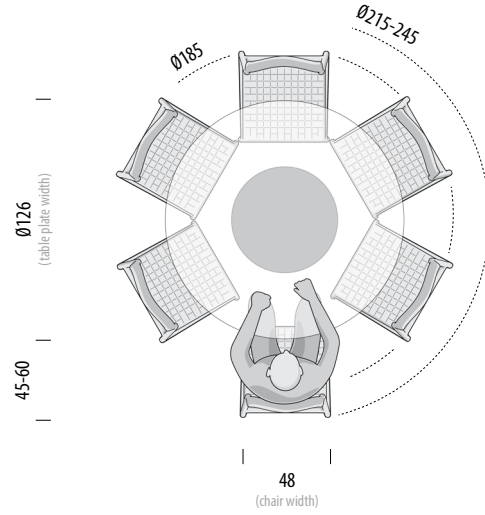

## Seating overview - Nora Chair

0cm 100 140 160 180 200 220 240

Scale: 1:40

Version: 28-3-2024

**Nora Chair**  
W: 45, D: 47, H: 79

5 chairs

Deepest chair fit area:  
Ø155 cm

Optimum seating area:  
Ø215-245 cm

**Nora Chair**  
W: 45, D: 47, H: 79

6 chairs

Deepest chair fit area:  
Ø170 cm

Optimum seating area:  
Ø215-245 cm

## Seating overview - Fawn Chair

0cm 100 140 160 180 200 220 240

Scale: 1:40

Version: 28-3-2024

**Fawn Chair**  
W: 48, D: 48, H: 75

5 chairs

Deepest chair fit area:  
Ø175 cm

Optimum seating area:  
Ø215-245 cm

**Fawn Chair**  
W: 48, D: 48, H: 75

6 chairs

Deepest chair fit area:  
Ø185 cm

Optimum seating area:  
Ø215-245 cm