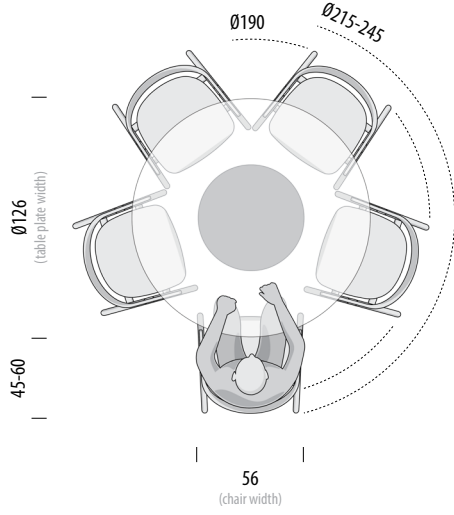

Optimum seating area:  
Ø215-245 cm

**Muna Chair**  
W: 53, D: 53, H: 75

6 chairs

Deepest chair fit area:  
Ø200 cm

Optimum seating area:  
Ø215-245 cm

# Mushroom Round Table Ø126

## Seating overview - Ava Chair

0cm 100 140 160 180 200 220 240

Scale: 1:40

Version: 28-3-2024

**Ava Chair**  
W: 56, D: 53, H: 77

5 chairs

Deepest chair fit area:  
Ø190 cm

Optimum seating area:  
Ø215-245 cm

**Ava Chair**  
W: 56, D: 53, H: 77

6 chairs

Deepest chair fit area:  
Ø210 cm

Optimum seating area:  
Ø215-245 cm