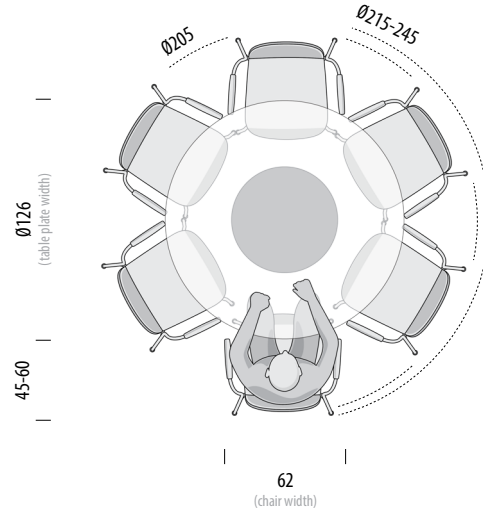

## Seating overview - Fawn Chair

0cm 100 140 160 180 200 220 240

Scale: 1:40

Version: 28-3-2024

**Fawn Chair**  
W: 48, D: 48, H: 75

5 chairs

Deepest chair fit area:  
Ø175 cm

Optimum seating area:  
Ø215-245 cm

**Fawn Chair**  
W: 48, D: 48, H: 75

6 chairs

Deepest chair fit area:  
Ø185 cm

Optimum seating area:  
Ø215-245 cm

## Seating overview - Book Armchair

0cm 100 140 160 180 200 220 240

Scale: 1:40

Version: 28-3-2024

**Book Armchair**  
W: 62, D: 53, H: 83

5 chairs

Deepest chair fit area:  
Ø185 cm

Optimum seating area:  
Ø215-245 cm

**Book Armchair**  
W: 62, D: 53, H: 83

6 chairs

Deepest chair fit area:  
Ø205 cm

Optimum seating area:  
Ø215-245 cm