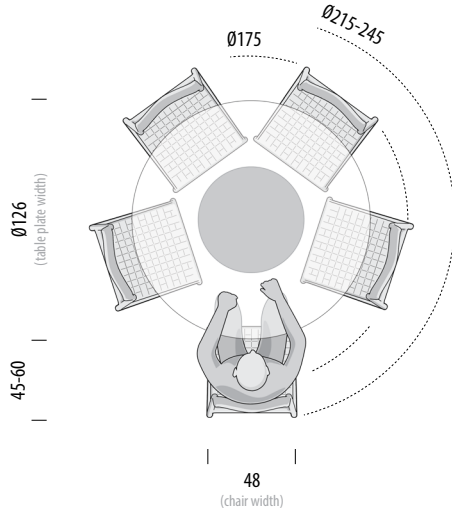

## Seating overview - Nora Chair

0cm 100 140 160 180 200 220 240

Scale: 1:40

Version: 28-3-2024

**Nora Chair**  
W: 45, D: 47, H: 79

5 chairs

Deepest chair fit area:  
Ø155 cm

Optimum seating area:  
Ø215-245 cm

**Nora Chair**  
W: 45, D: 47, H: 79

6 chairs

Deepest chair fit area:  
Ø170 cm

Optimum seating area:  
Ø215-245 cm

## Seating overview - Fawn Chair

0cm 100 140 160 180 200 220 240

Scale: 1:40

Version: 28-3-2024

**Fawn Chair**  
W: 48, D: 48, H: 75

5 chairs

Deepest chair fit area:  
Ø175 cm

Optimum seating area:  
Ø215-245 cm

**Fawn Chair**  
W: 48, D: 48, H: 75

6 chairs

Deepest chair fit area:  
Ø185 cm

Optimum seating area:  
Ø215-245 cm