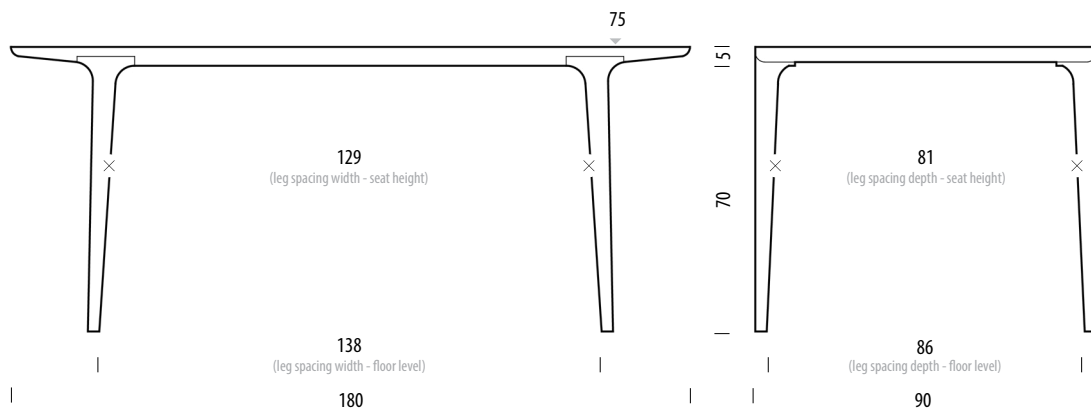

Item no. 08E

Leg spacing	Width	Depth	Height
Floor level	138	86	
Seat height	129	81	

Assembly 15 min / 2 persons

Plate	Thickness
	5