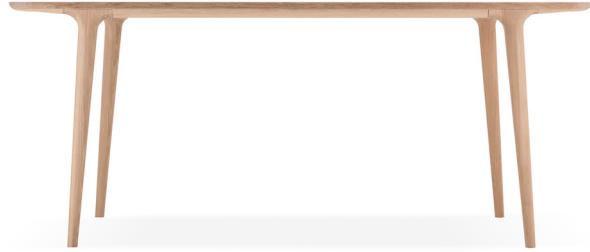

Fawn table 180

Base Solid oak, Plate Solid oak

Version: 1-8-2021

Basic info

Design	Salih Teskeredžić
Product size	W: 180, D: 90, H: 75
Packaging	W: 192,5, D: 96, H: 15
Volume	0,28 m³
Net weight	42,2 kg
Gross weight	47 kg