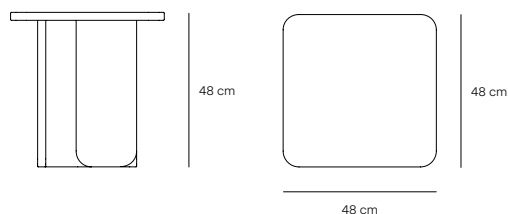

# Arq Side table

From an architecture perspective, the Arq table has been conceived as if it were a work of art.

Arq table consists of a series of vertical plane legs that support the table top. Architecture has been the inspiration of this collection to provide a clean and defined lines.

Designed by Cambres Design

Measures

Models

14773\_TE

14772\_TE

Finishes

Legs. Solid wood

Light natural