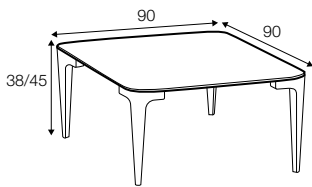

Casual

SITS

Casual

coffee table 135x50

coffee table 150x50

coffee table 180x50

coffee table 135x50 with tray

coffee table 150x50 with tray

coffee table 180x50 with tray

coffee table 90x90

coffee table 110x110

coffee table 90x90 with tray

coffee table 110x110 with tray

available materials

wood: bleached oak

wood: oak