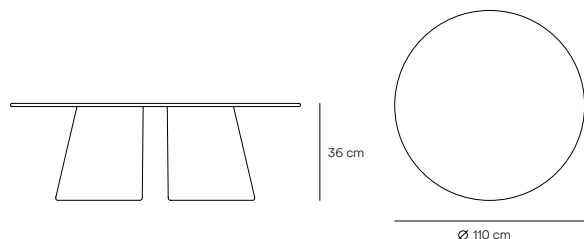

With only two symmetrical parts, Cep's base is generated on which the top board rests, creating simple tables that highlight the nobility of the wood and caring details of this collection.

Designed by Cambres Design

Measures

Models