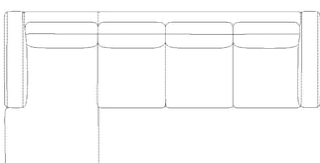

01-030-40

Elton Sofa 4 seater with chaise longue - left

Width
338 cm

Depth
100 cm

Height
77 cm

Seat height
42 cm

Seat depth
60 cm

Chaise longue depth
163 cm

Chaise longue width
100 cm

Armrest height
59 cm

The parcel's measurements

The parcel's measurements 1: 1.47 m³, 158.0 kg
(D 94.0 cm, W 248.0 cm, H 63.0 cm)
The parcel's measurements 2: 1.39 m³, 60.0 kg
(D 90.0 cm, W 245.0 cm, H 63.0 cm)