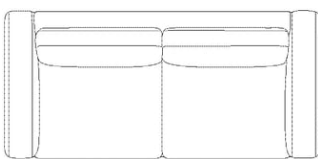

The parcel's measurements
 The parcel's measurements 1: 1.25 m³, 100.4 kg
 (D 103.0 cm, W 47.0 cm, H 258.0 cm)
 The parcel's measurements 2: 0.98 m³, 95.0 kg
 (D 103.0 cm, W 47.0 cm, H 203.0 cm)

01-030-65

Elton Corner Sofa 6 seater - right

Width	296 cm	Seat height	42 cm
Width	255 cm	Seat depth	60 cm
Depth	100 cm	Armrest height	60 cm
Height	77 cm	Armrest width	24 cm
		Max weight capacity per seat	110 kg

The parcel's measurements
 The parcel's measurements 1: 0.98 m³, 95.0 kg
 (D 103.0 cm, W 47.0 cm, H 203.0 cm)
 The parcel's measurements 2: 1.25 m³, 100.4 kg
 (D 103.0 cm, W 47.0 cm, H 258.0 cm)

01-030-01

Elton Sofa 2 seater

Width	186 cm	Seat height	42 cm
Depth	100 cm	Seat depth	60 cm
Height	77 cm	Armrest height	59 cm

The parcel's measurements
 The parcel's measurements 1: 1.22 m³, 75.0 kg
 (D 105.0 cm, W 185.0 cm, H 63.0 cm)

01-030-05

Elton Sofa 2½ seater

Width	220 cm	Seat height	42 cm
Depth	100 cm	Seat depth	60 cm
Height	77 cm	Armrest height	59 cm

The parcel's measurements
 The parcel's measurements 1: 1.30 m³, 90.0 kg
 (D 94.0 cm, W 219.0 cm, H 63.0 cm)