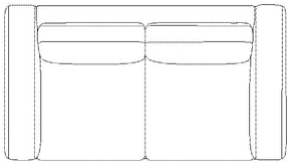

The parcel's measurements
 The parcel's measurements 1: 1.25 m³, 100.4 kg
 (D 103.0 cm, W 47.0 cm, H 258.0 cm)
 The parcel's measurements 2: 0.98 m³, 95.0 kg
 (D 103.0 cm, W 47.0 cm, H 203.0 cm)

01-030-65

Elton Corner Sofa 6 seater - right

Width	296 cm	Seat height	42 cm
Width	255 cm	Seat depth	60 cm
Depth	100 cm	Armrest height	60 cm
Height	77 cm	Armrest width	24 cm
		Max weight capacity per seat	110 kg

The parcel's measurements
 The parcel's measurements 1: 0.98 m³, 95.0 kg
 (D 103.0 cm, W 47.0 cm, H 203.0 cm)
 The parcel's measurements 2: 1.25 m³, 100.4 kg
 (D 103.0 cm, W 47.0 cm, H 258.0 cm)

01-030-01

Elton Sofa 2 seater

Width	186 cm	Seat height	42 cm
Depth	100 cm	Seat depth	60 cm
Height	77 cm	Armrest height	59 cm

The parcel's measurements
 The parcel's measurements 1: 1.22 m³, 75.0 kg
 (D 105.0 cm, W 185.0 cm, H 63.0 cm)