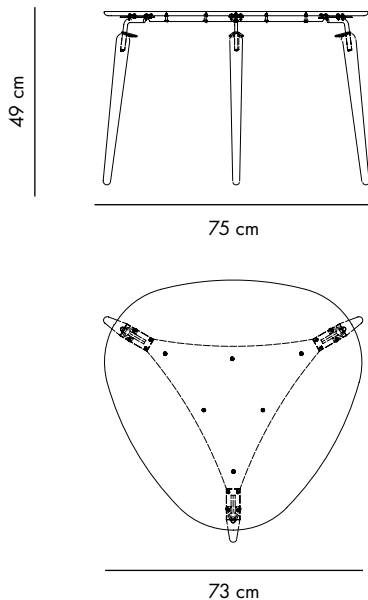

Hang Out

Designed by Jonas Søndergaard in Copenhagen, Denmark

Dimensions

H: 49 x W: 75 x D: 73 cm

Materials

Solid oak, laminated veneer, leather (artificial, dark brown), polyester, steel (plated brass)

Weight incl. packaging

11 kg

Packaging

L: 10.5 x W: 8 x H: 10 cm

Media Kit

Photos, 3D models, 2D drawings

Download at umage.com

Assembly time

20 min

Download the UIMAGE App

It helps you choose the perfect furniture

Ordering information

Hang Out Oak

#5570

Hang Out Dark Oak

#5770

Colour variations

Wood