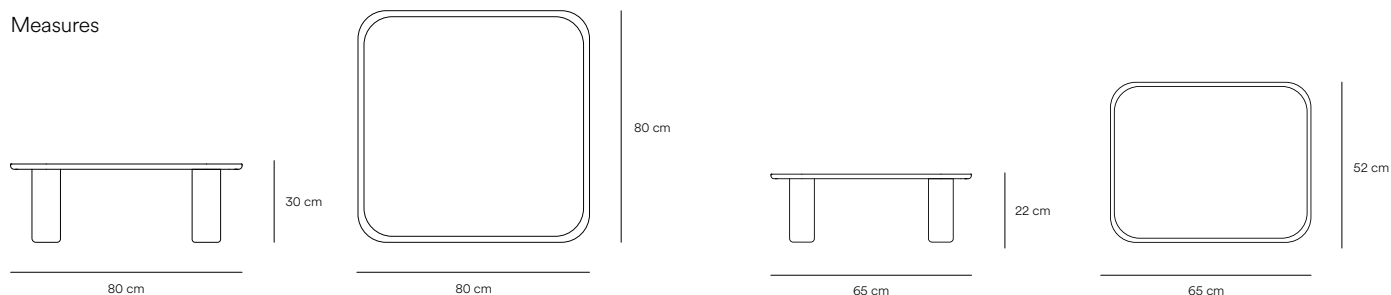

Nest Nesting tables

Nest is a table set designed to adapt and change with the space and the moments we live in it.

Nest design stands out for its simplicity and rounded details, giving prominence to the natural materials that are made of.

Design by Cambres Design

Measures

Models

Finishes

Downloads

Fact sheet 141 KB ↓

File 3ds 409 KB ↓

File obj 299 KB ↓