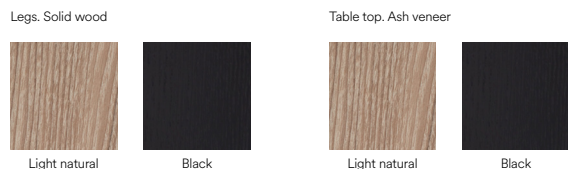

Design by Cambres Design

Measures

Models

Finishes

Downloads

Fact sheet 141 KB ↓

File 3ds 409 KB ↓

File obj 299 KB ↓