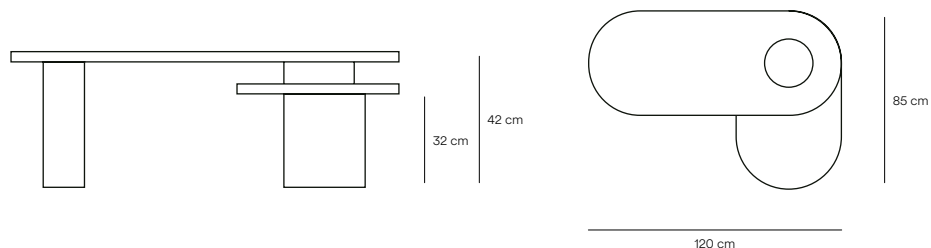

Designed by Morten Georgsen

Measures

Models

16047_TE

16046_TE

16045_TE

Finishes

Legs structure. Solid wood