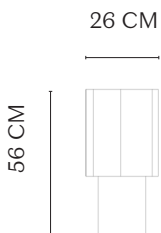

COLOURS

Chalk

Earth

CARE

Follow care instruction on partner.norr11.com

WEIGHT

Nett Weight: 7,5 kg

Gross Weight 8,5 kg

PACKAGING DIMENSIONS

W 34 cm / D 34 cm / H 60 cm

DIMENSIONS

Ø 26 CM / H 56 CM

Inspired by the natural crystalic shape of the Quartz stone, Quartz changes its appearance when seen from different angles. Quartz is a versatile stone-like object, suitable as a side table, podium or sculpture. Quartz is cast in lightweight fiber concrete with a unique and tactile surface texture.