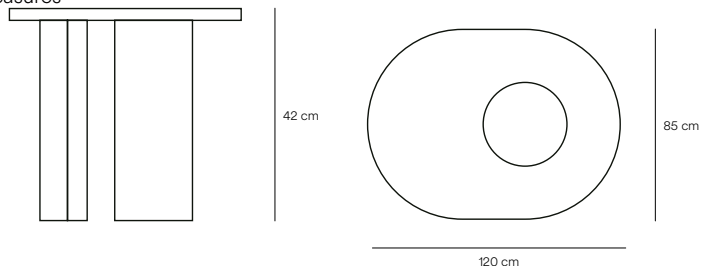

Designed by Morten Georgsen

Measures

Models

16049_TE

16048_TE

16050_TE

Finishes

Legs structure. Solid wood