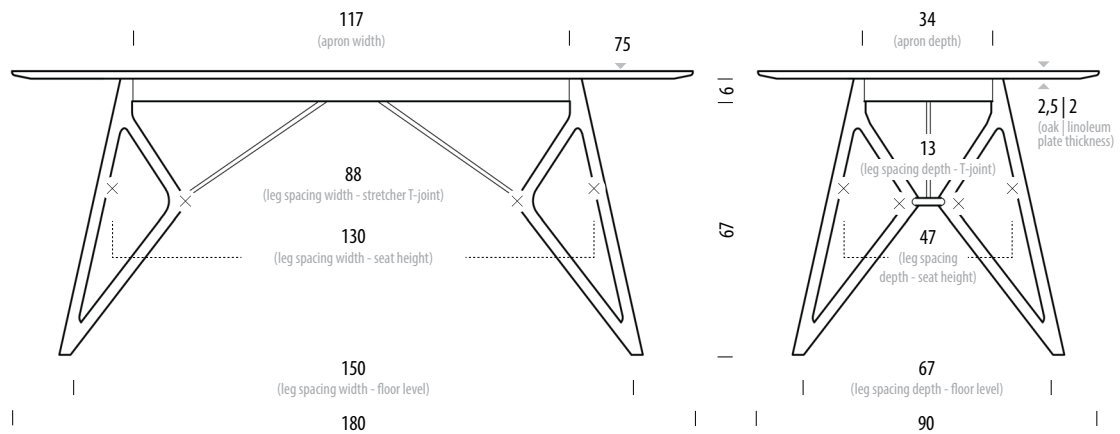

Item no. 03B / 09F

Leg spacing	Width	Depth	Height
Floor level	130	67	
Seat height	110	47	
Stretcher T-joint	68	13	
Apron	97	34	

Assembly 15 min / 2 persons

Plate	Thickness
	2 / 2,5

Selected options

Body

Oiled Oak
1015
White oil

For other material options, please see the Available materials section at the end of the product sheet.

Tink table 180

Base Solid oak, Plate Solid oak / Linoleum

reddot award 2016
winner

Basic info

Design	Salih Teskeredžić	
Product size	W: 180, D: 90, H: 75	
Packaging	W: 185, D: 97, H: 13,5	
Volume	0,24 m ³	
Net weight	44 kg	33 kg
Gross weight	49,4 kg (oak)	38,3 kg (linoleum)

Item no. 03C / 0A0

Leg spacing	Width	Depth	Height
Floor level	150	67	
Seat height	130	47	
Stretcher T-joint	88	13	
Apron	117	34	

Assembly 15 min / 2 persons

Plate	Thickness
	2 / 2,5

Selected options

Body

Oiled Oak
1015
White oil

Item no. 03D / OA1

Leg spacing	Width	Depth	Height
Floor level	170	67	
Seat height	150	47	
Stretcher T-joint	108	13	
Apron	137	34	

Assembly 15 min / 2 persons

Plate	Thickness
	2 / 2,5

Selected options

Body

Oiled Oak
1015
White oil