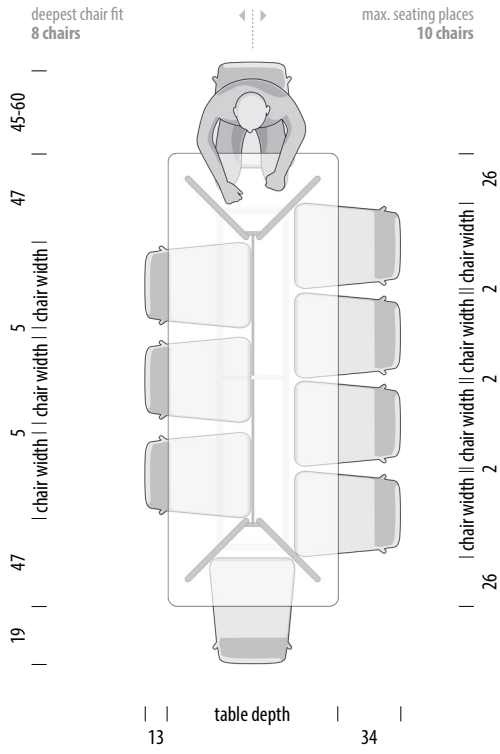

Scale: 1:40

Version: 15-2-2023

Tink table 160 x 90
Item no: 03B / 09F

Size (cm)
W: 160 D: 90 H: 75

deepest chair fit 4 chairs

max. seating places 6 chairs

Tink table 180 x 90
Item no: 03C / 0A0

Size (cm)
W: 180 D: 90 H: 75

deepest chair fit 6 chairs

max. seating places 8 chairs

Tink table 200 x 90
Item no: 03D / 0A1

Size (cm)
W: 200 D: 90 H: 75

deepest chair fit 6 chairs

max. seating places 8 chairs

Tink table 220 x 90
Item no: 03E / 0A2

Size (cm)
W: 220 D: 90 H: 75

deepest chair fit 8 chairs

max. seating places 10 chairs

Tink table

Seating overview - Ena chair | W: 45, D: 56, H: 84

0cm 100 140 160 180 200 220 240

Scale: 1:40

Version: 15-2-2023

Tink table 240 x 90
Item no: 3FD / 44E

Size (cm)
W: 240 D: 90 H: 75

Tink table

Available materials

Version: 15-2-2023

Legs | Solid oak

Oiled oak
1015
White oil

Oiled oak
1505
Natural oil