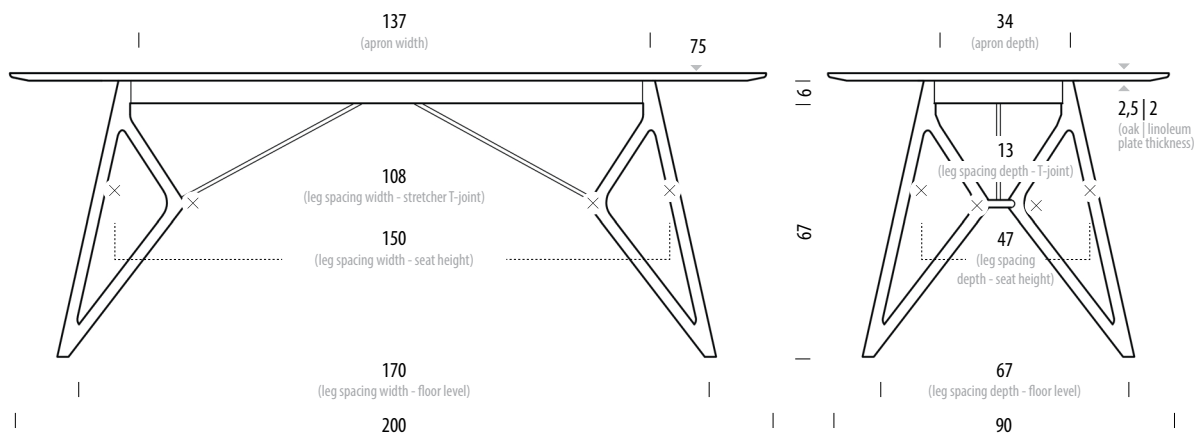

Item no. 03C / 0A0

Leg spacing	Width	Depth	Height
Floor level	150	67	
Seat height	130	47	
Stretcher T-joint	88	13	
Apron	117	34	

Assembly 15 min / 2 persons

Plate	Thickness
	2 / 2,5

Selected options

Body

Oiled Oak
1015
White oil

For other material options, please see the Available materials section at the end of the product sheet.

Tink table 200

Base Solid oak, Plate Solid oak / Linoleum

reddot award 2016
winner

Basic info

Design	Salih Teskeredžić	
Product size	W: 200, D: 90, H: 75	
Packaging	W: 205, D: 97, H: 13,5	
Volume	0,27 m ³	
Net weight	47,9 kg	36 kg
Gross weight	53,8 kg (oak)	41,9 kg (linoleum)

Item no. 03D / OA1

Leg spacing	Width	Depth	Height
Floor level	170	67	
Seat height	150	47	
Stretcher T-joint	108	13	
Apron	137	34	

Assembly 15 min / 2 persons

Plate	Thickness
	2 / 2,5

Selected options

Body

Oiled Oak
1015
White oil