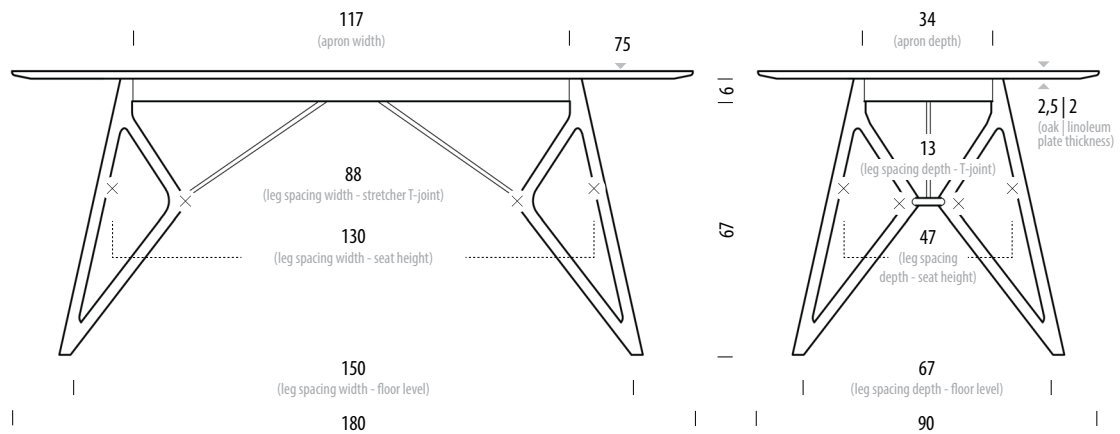

Design	Salih Teskeredžić	
Product size	W: 160, D: 90, H: 75	
Packaging	W: 165, D: 97, H: 13,5	
Volume	0,22 m ³	
Net weight	40,8 kg	30,6 kg
Gross weight	45,6 kg	35,4 kg
	(oak)	(linoleum)

Item no. 03B / 09F

Leg spacing	Width	Depth	Height
Floor level	130	67	
Seat height	110	47	
Stretcher T-joint	68	13	
Apron	97	34	

Assembly 15 min / 2 persons

Plate	Thickness
	2 / 2,5

Selected options

Body

Oiled Oak
1015
White oil

For other material options, please see the Available materials section at the end of the product sheet.

Tink table 180

Base Solid oak, Plate Solid oak / Linoleum

reddot award 2016
winner

Basic info

Design	Salih Teskeredžić	
Product size	W: 180, D: 90, H: 75	
Packaging	W: 185, D: 97, H: 13,5	
Volume	0,24 m ³	
Net weight	44 kg	33 kg
Gross weight	49,4 kg (oak)	38,3 kg (linoleum)

Item no. 03C / 0A0

Leg spacing	Width	Depth	Height
Floor level	150	67	
Seat height	130	47	
Stretcher T-joint	88	13	
Apron	117	34	

Assembly 15 min / 2 persons

Plate	Thickness
	2 / 2,5

Selected options

Body

Oiled Oak
1015
White oil