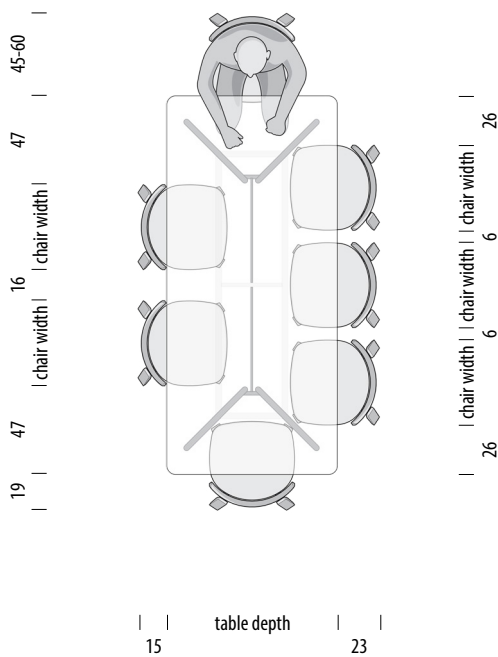

Tink table 200 x 90
Item no: 03D / 0A1
Size (cm)
W: 200 D: 90 H: 75

deepest chair fit 6 chairs | max. seating places 8 chairs