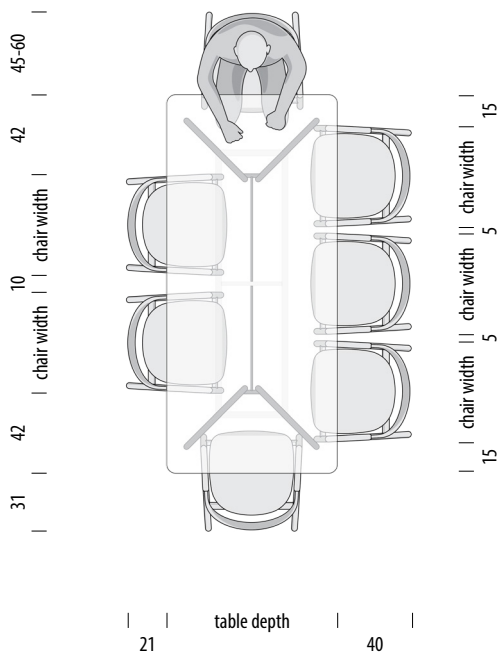

Tink table 200 x 90   **Size (cm)**
Item no: 03D / 0A1   W: 200   D: 90   H: 75

deepest chair fit 6 chairs   max. seating places 8 chairs