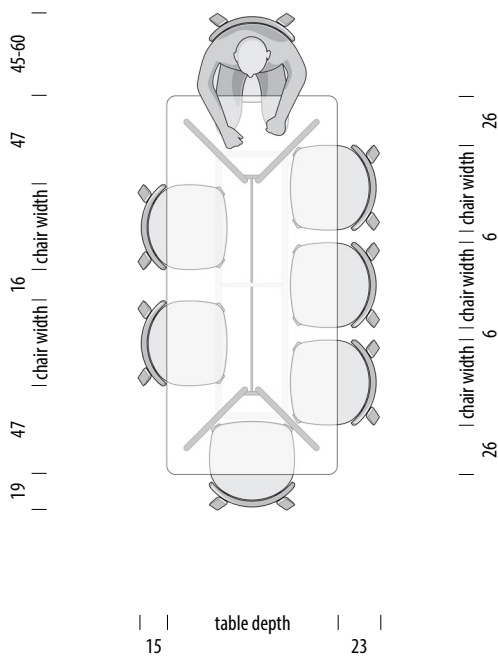

Tink table 200 x 90
Item no: 03D / 0A1

Size (cm)
W: 200 D: 90 H: 75

deepest chair fit
6 chairs

↔

max. seating places
8 chairs