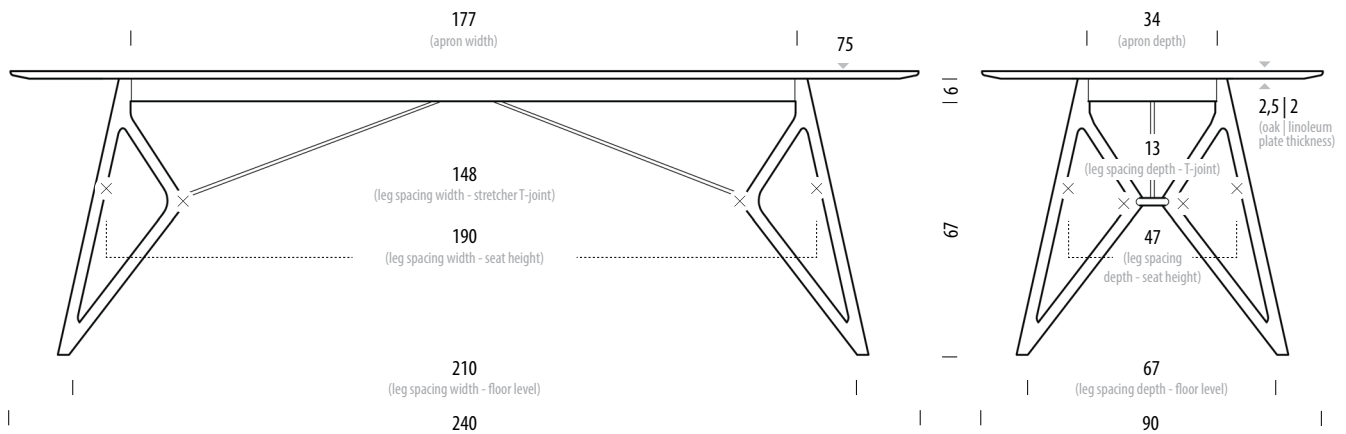

Selected options

Body

Oiled Oak
1015
White oil

Plate

Linoleum
4176
Nero

Indicated materials and colours are selected by Gazzda as best-selling items. The lead time of selected options is 1-5 weeks. For an accurate lead time, please consult customer service.

For other material options, please see the Available materials section at the end of the product sheet.