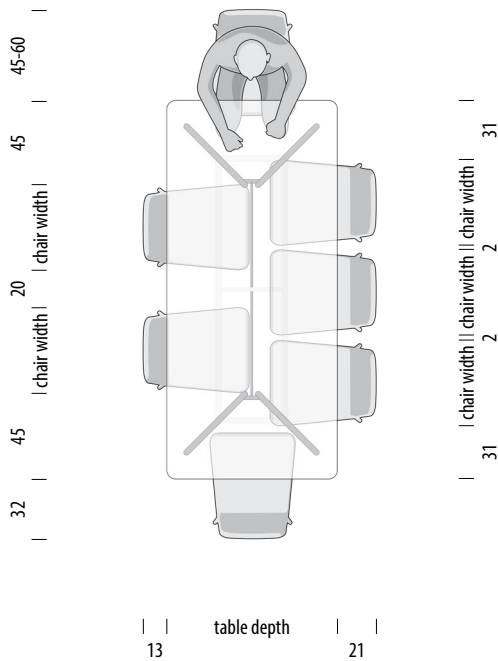

Tink table 200 x 90
Item no: 03D / 0A1

Size (cm)
W: 200 D: 90 H: 75

deepest chair fit
6 chairs

max. seating places
8 chairs