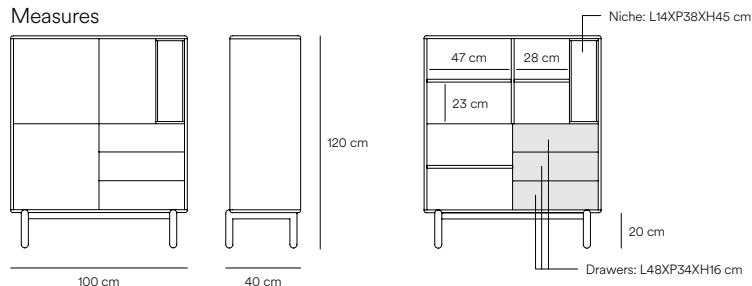

Designed by Cambres Design

Measures

Models

Finishes

Laquered MDF body

Cream
Pantone: 9043C

Pearl gray
Pantone: 7544C

Anthracite gray
Pantone: 432C