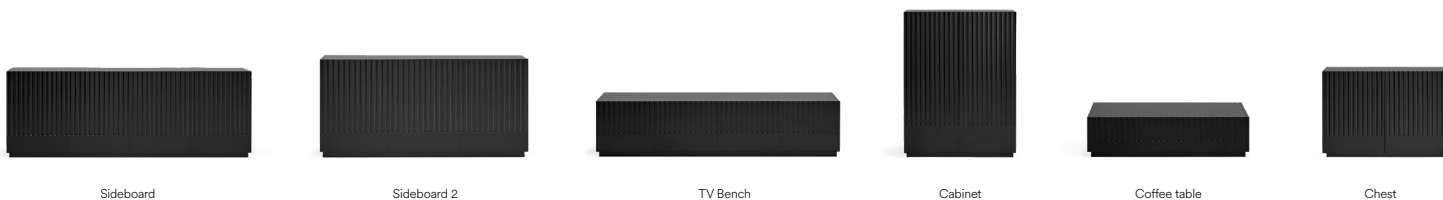

More from the collection