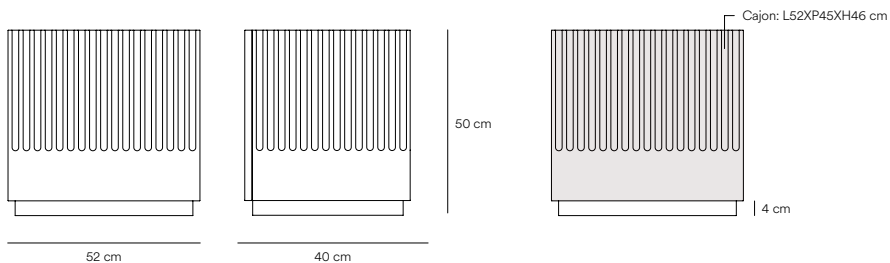

# Doric Bedside table

Doric collection has been inspired by the Classical Greek architectural orders. Thus, its vertical grooves evoke the prevailing simplicity and robustness of that period: a search of beauty based on the proportionality of the classical precept of architecture.

As in the Classical Era, proportion is ubiquitous in every piece composing of Doric collection, according to the aesthetic approach that defines this collection.

Designed by Cambres Design

Measures

Models

Cream  
Pantone: 9043C

Downloads

**Fact sheet** 169,69 KB ↓

**File 3ds** 1,64 MB ↓

**File obj** 2,38 MB ↓

Samples

Teulat supplies samples of all the finishes.  
Contact us at [design@teulat.es](mailto:design@teulat.es) for more information.