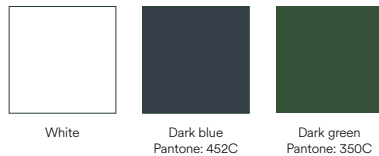

Designed by Cambres Design

Measures

Models

Finishes

Metallic leg's structure and doors

Laquered MDF body

Downloads

Fact sheet 466,87 KB ↓