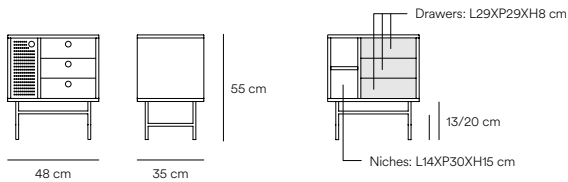

Designed by Cambres Design

Measures

Models

Finishes

Metallic leg's structure and doors

Laquered MDF body

Downloads

Fact sheet 466,87 KB ↓