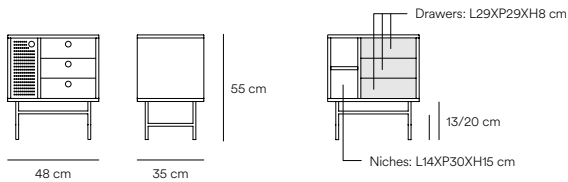

Designed by Cambres Design

Measures

Models

Finishes

Metallic leg's structure and doors

White

Black

Laquered MDF body